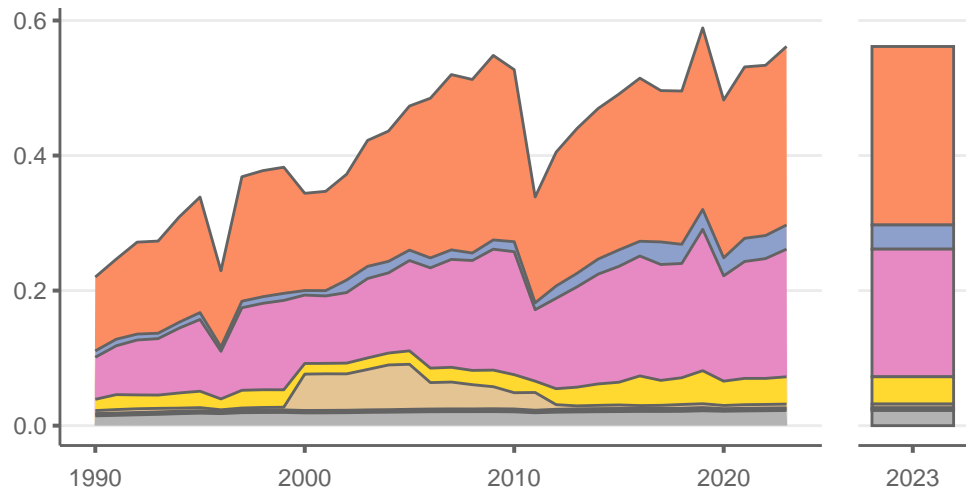

# Aruba

Greenhouse gas emissions (MtCO<sub>2</sub>e/year)

Sectors & shares of gross emissions in 2023

Aruba released an estimated 0.562 MtCO<sub>2</sub>e in 2023 (excl. LULUCF), a change of +5.2 % compared to the previous year. Per capita GHG emissions were 5.3 tCO<sub>2</sub>e in 2023. Cumulative CO<sub>2</sub> emissions since 1850 were 0.0779 GtCO<sub>2</sub>, or about 0% of global emissions to date. Sources: EDGAR v9, GCB 2023, UNFCCC, Grassi et al. 2021