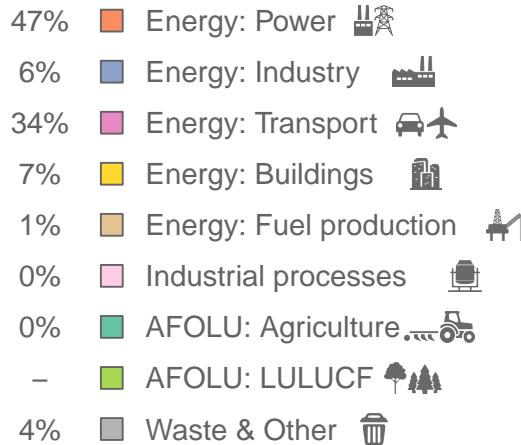

# Aruba

Greenhouse gas emissions (MtCO<sub>2</sub>e/year)

Sectors & shares of gross emissions in 2023

Aruba released an estimated 0.562 MtCO<sub>2</sub>e in 2023 (excl. LULUCF), a change of +5.2 % compared to the previous year. Per capita GHG emissions were 5.3 tCO<sub>2</sub>e in 2023. Cumulative CO<sub>2</sub> emissions since 1850 were 0.0779 GtCO<sub>2</sub>, or about 0% of global emissions to date. Sources: EDGAR v9, GCB 2023, UNFCCC, Grassi et al. 2021