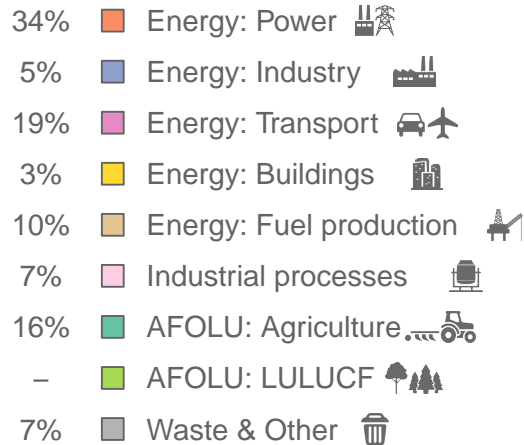

# Botswana

Greenhouse gas emissions (MtCO<sub>2</sub>e/year)

Sectors & shares of gross emissions in 2023

Botswana released an estimated 12.7 MtCO<sub>2</sub>e in 2023 (excl. LULUCF), a change of +2.6 % compared to the previous year. Per capita GHG emissions were 4.8 tCO<sub>2</sub>e in 2023. Cumulative CO<sub>2</sub> emissions since 1850 were 0.648 GtCO<sub>2</sub>, or about 0% of global emissions to date. Sources: EDGAR v9, GCB 2023, UNFCCC, Grassi et al. 2021