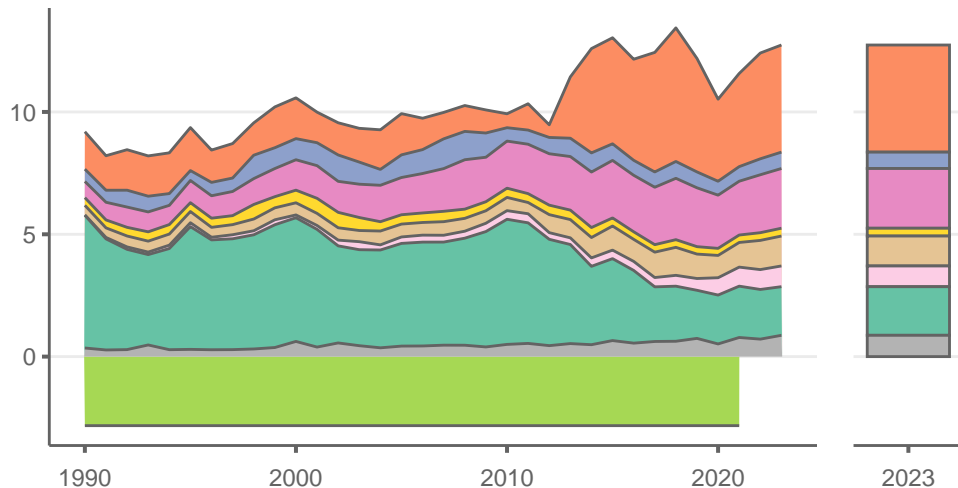

# Botswana

Greenhouse gas emissions (MtCO<sub>2</sub>e/year)

Sectors & shares of gross emissions in 2023

Botswana released an estimated 12.7 MtCO<sub>2</sub>e in 2023 (excl. LULUCF), a change of +2.6 % compared to the previous year. Per capita GHG emissions were 4.8 tCO<sub>2</sub>e in 2023. Cumulative CO<sub>2</sub> emissions since 1850 were 0.648 GtCO<sub>2</sub>, or about 0% of global emissions to date. Sources: EDGAR v9, GCB 2023, UNFCCC, Grassi et al. 2021