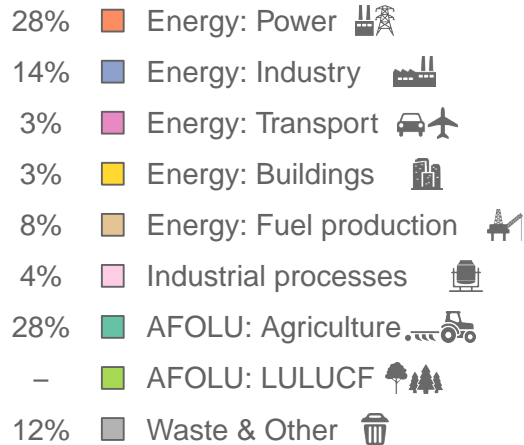

# Cuba

Greenhouse gas emissions (MtCO<sub>2</sub>e/year)

Sectors & shares of gross emissions in 2023

Cuba released an estimated 39.6 MtCO<sub>2</sub>e in 2023 (excl. LULUCF), a change of +3 % compared to the previous year. Per capita GHG emissions were 3.5 tCO<sub>2</sub>e in 2023. Cumulative CO<sub>2</sub> emissions since 1850 were 4.89 GtCO<sub>2</sub>, or about 0% of global emissions to date. Sources: EDGAR v9, GCB 2023, UNFCCC, Grassi et al. 2021