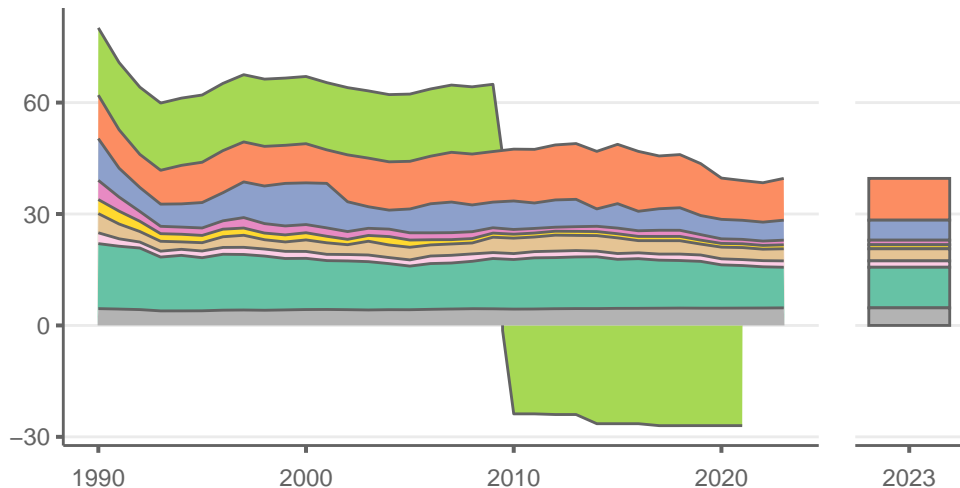

# Cuba

Greenhouse gas emissions (MtCO<sub>2</sub>e/year)

Sectors & shares of gross emissions in 2023

Cuba released an estimated 39.6 MtCO<sub>2</sub>e in 2023 (excl. LULUCF), a change of +3 % compared to the previous year. Per capita GHG emissions were 3.5 tCO<sub>2</sub>e in 2023. Cumulative CO<sub>2</sub> emissions since 1850 were 4.89 GtCO<sub>2</sub>, or about 0% of global emissions to date. Sources: EDGAR v9, GCB 2023, UNFCCC, Grassi et al. 2021