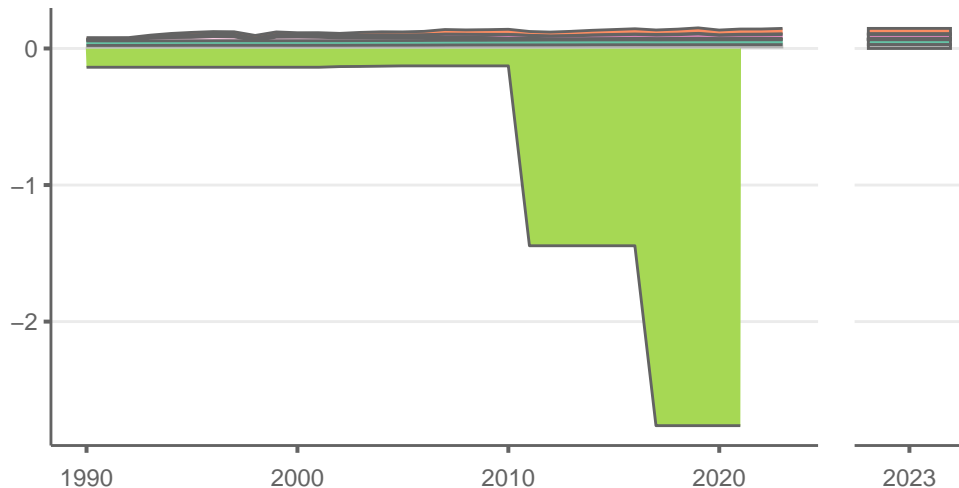

# Dominica

Greenhouse gas emissions (MtCO<sub>2</sub>e/year)

Sectors & shares of gross emissions in 2023

Dominica released an estimated 0.147 MtCO<sub>2</sub>e in 2023 (excl. LULUCF), a change of +3 % compared to the previous year. Per capita GHG emissions were 2 tCO<sub>2</sub>e in 2023. Cumulative CO<sub>2</sub> emissions since 1850 were 0.0118 GtCO<sub>2</sub>, or about 0% of global emissions to date. Sources: EDGAR v9, GCB 2023, UNFCCC, Grassi et al. 2021