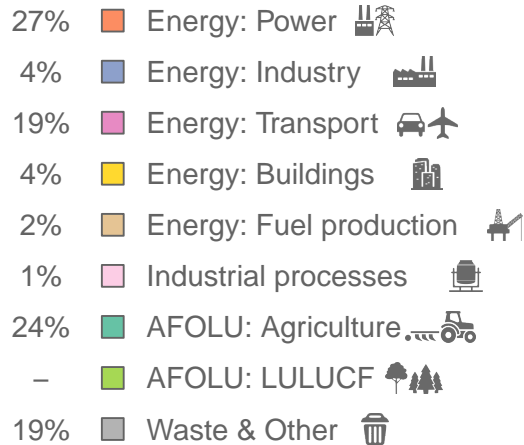

# Dominica

Greenhouse gas emissions (MtCO<sub>2</sub>e/year)

Sectors & shares of gross emissions in 2023

Dominica released an estimated 0.147 MtCO<sub>2</sub>e in 2023 (excl. LULUCF), a change of +3 % compared to the previous year. Per capita GHG emissions were 2 tCO<sub>2</sub>e in 2023. Cumulative CO<sub>2</sub> emissions since 1850 were 0.0118 GtCO<sub>2</sub>, or about 0% of global emissions to date. Sources: EDGAR v9, GCB 2023, UNFCCC, Grassi et al. 2021