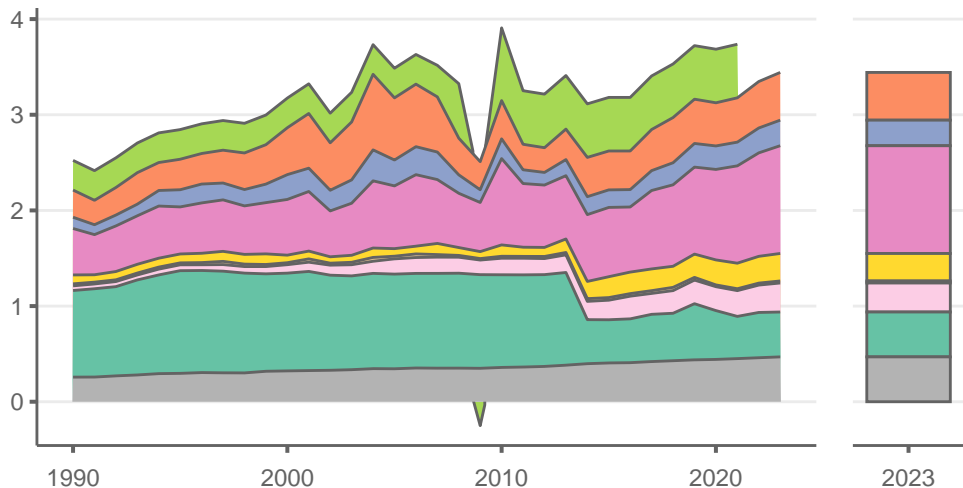

# Fiji

## Greenhouse gas emissions (MtCO<sub>2</sub>e/year)

## Sectors & shares of gross emissions in 2023

Fiji released an estimated 3.44 MtCO<sub>2</sub>e in 2023 (excl. LULUCF), a change of +2.8 % compared to the previous year. Per capita GHG emissions were 3.7 tCO<sub>2</sub>e in 2023. Cumulative CO<sub>2</sub> emissions since 1850 were 0.228 GtCO<sub>2</sub>, or about 0% of global emissions to date. Sources: EDGAR v9, GCB 2023, UNFCCC, Grassi et al. 2021