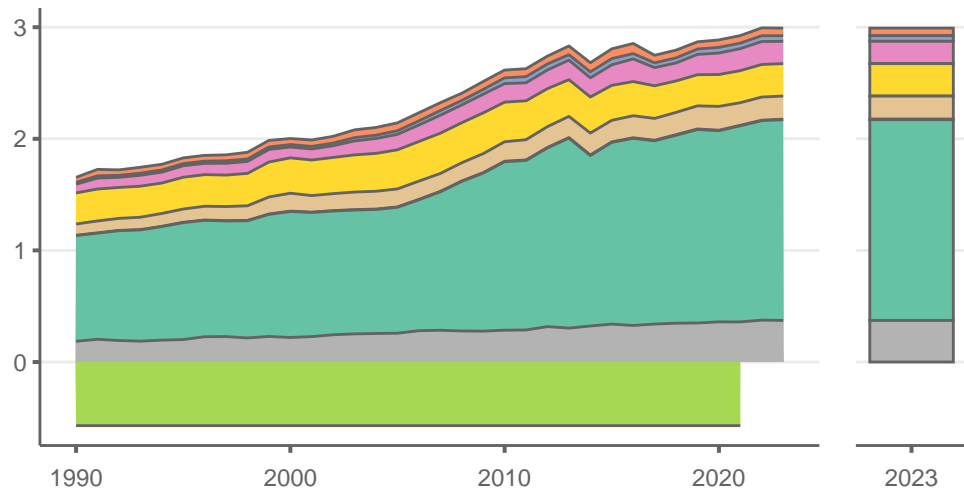

# Guinea-Bissau

Greenhouse gas emissions (MtCO<sub>2</sub>e/year)

Sectors & shares of gross emissions in 2023

Guinea-Bissau released an estimated 2.99 MtCO<sub>2</sub>e in 2023 (excl. LULUCF), a change of -0.1 % compared to the previous year. Per capita GHG emissions were 1.4 tCO<sub>2</sub>e in 2023. Cumulative CO<sub>2</sub> emissions since 1850 were 0.21 GtCO<sub>2</sub>, or about 0% of global emissions to date. Sources: EDGAR v9, GCB 2023, UNFCCC, Grassi et al. 2021