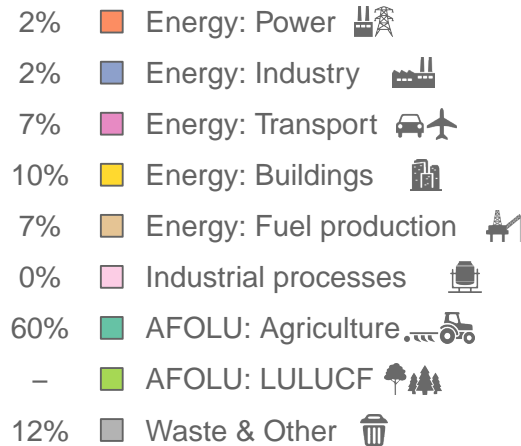

# Guinea-Bissau

Greenhouse gas emissions (MtCO<sub>2</sub>e/year)

Sectors & shares of gross emissions in 2023

Guinea-Bissau released an estimated 2.99 MtCO<sub>2</sub>e in 2023 (excl. LULUCF), a change of -0.1 % compared to the previous year. Per capita GHG emissions were 1.4 tCO<sub>2</sub>e in 2023. Cumulative CO<sub>2</sub> emissions since 1850 were 0.21 GtCO<sub>2</sub>, or about 0% of global emissions to date. Sources: EDGAR v9, GCB 2023, UNFCCC, Grassi et al. 2021