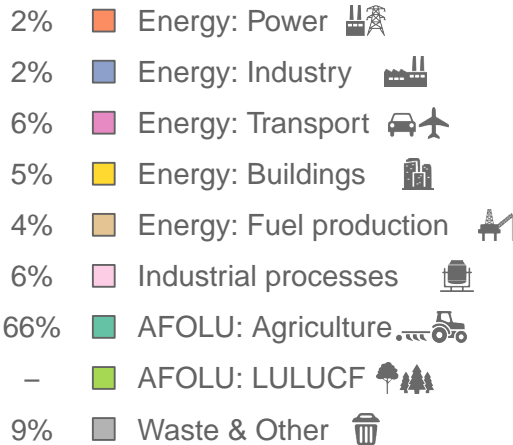

Guinea

Greenhouse gas emissions (MtCO₂e/year)

Sectors & shares of gross emissions in 2023

Guinea released an estimated 28.8 MtCO₂e in 2023 (excl. LULUCF), a change of +2.4 % compared to the previous year. Per capita GHG emissions were 2 tCO₂e in 2023. Cumulative CO₂ emissions since 1850 were 2.8 GtCO₂, or about 0% of global emissions to date. Sources: EDGAR v9, GCB 2023, UNFCCC, Grassi et al. 2021