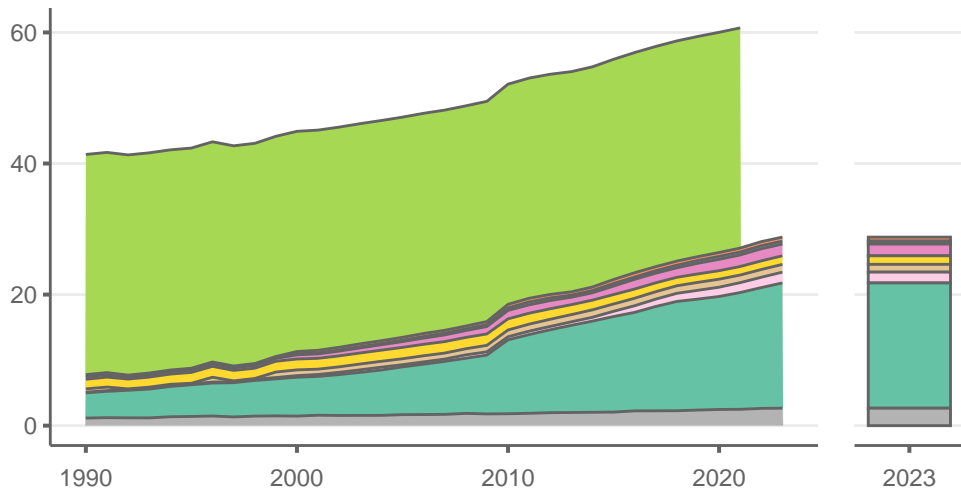

Guinea

Greenhouse gas emissions (MtCO₂e/year)

Sectors & shares of gross emissions in 2023

Guinea released an estimated 28.8 MtCO₂e in 2023 (excl. LULUCF), a change of +2.4 % compared to the previous year. Per capita GHG emissions were 2 tCO₂e in 2023. Cumulative CO₂ emissions since 1850 were 2.8 GtCO₂, or about 0% of global emissions to date. Sources: EDGAR v9, GCB 2023, UNFCCC, Grassi et al. 2021