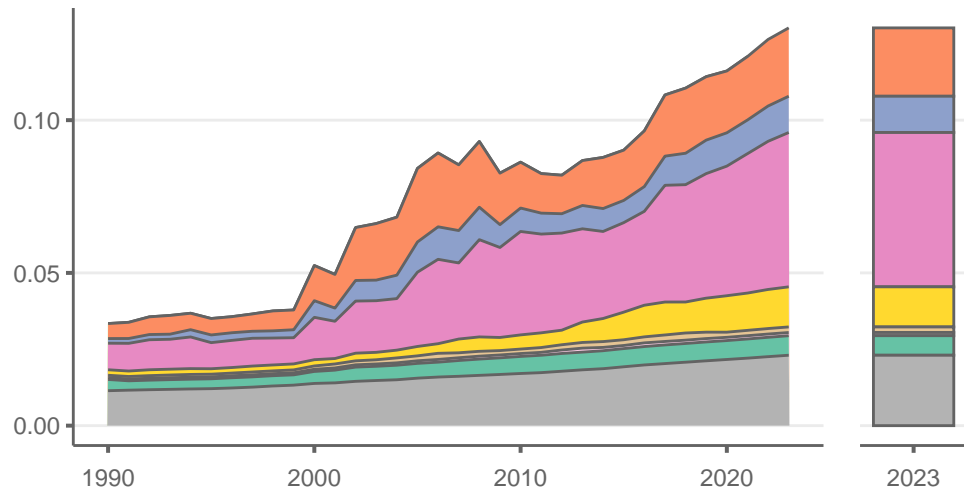

# Kiribati

Greenhouse gas emissions (MtCO<sub>2</sub>e/year)

Sectors & shares of gross emissions in 2023

Kiribati released an estimated 0.13 MtCO<sub>2</sub>e in 2023 (excl. LULUCF), a change of +3 % compared to the previous year. Per capita GHG emissions were 0.98 tCO<sub>2</sub>e in 2023. Cumulative CO<sub>2</sub> emissions since 1850 were 0.00215 GtCO<sub>2</sub>, or about 0% of global emissions to date. Sources: EDGAR v9, GCB 2023, UNFCCC, Grassi et al. 2021