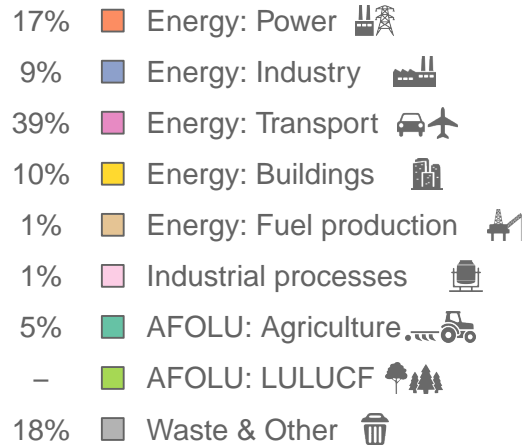

# Kiribati

Greenhouse gas emissions (MtCO<sub>2</sub>e/year)

Sectors & shares of gross emissions in 2023

Kiribati released an estimated 0.13 MtCO<sub>2</sub>e in 2023 (excl. LULUCF), a change of +3 % compared to the previous year. Per capita GHG emissions were 0.98 tCO<sub>2</sub>e in 2023. Cumulative CO<sub>2</sub> emissions since 1850 were 0.00215 GtCO<sub>2</sub>, or about 0% of global emissions to date. Sources: EDGAR v9, GCB 2023, UNFCCC, Grassi et al. 2021