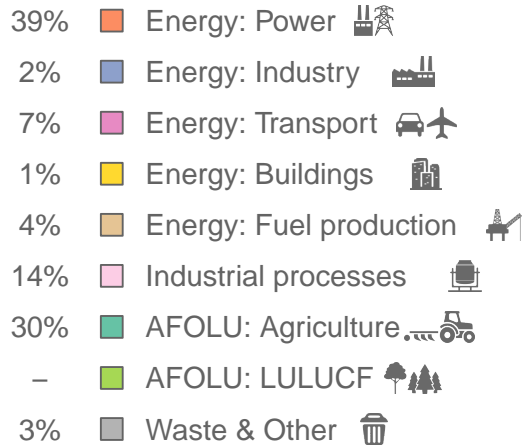

# Laos

Greenhouse gas emissions (MtCO<sub>2</sub>e/year)

Sectors & shares of gross emissions in 2023

Laos released an estimated 42 MtCO<sub>2</sub>e in 2023 (excl. LULUCF), a change of +5 % compared to the previous year. Per capita GHG emissions were 5.5 tCO<sub>2</sub>e in 2023. Cumulative CO<sub>2</sub> emissions since 1850 were 2.3 GtCO<sub>2</sub>, or about 0% of global emissions to date. Sources: EDGAR v9, GCB 2023, UNFCCC, Grassi et al. 2021