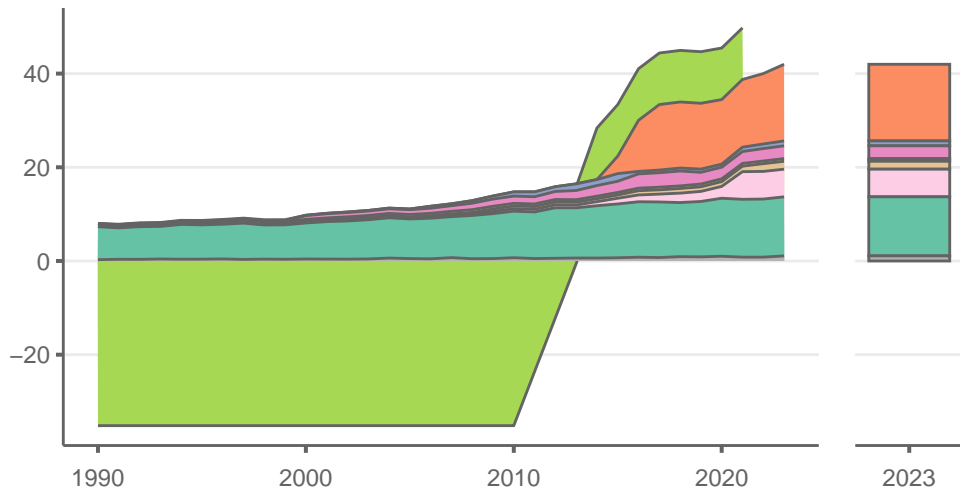

# Laos

Greenhouse gas emissions (MtCO<sub>2</sub>e/year)

Sectors & shares of gross emissions in 2023

Laos released an estimated 42 MtCO<sub>2</sub>e in 2023 (excl. LULUCF), a change of +5 % compared to the previous year. Per capita GHG emissions were 5.5 tCO<sub>2</sub>e in 2023. Cumulative CO<sub>2</sub> emissions since 1850 were 2.3 GtCO<sub>2</sub>, or about 0% of global emissions to date. Sources: EDGAR v9, GCB 2023, UNFCCC, Grassi et al. 2021