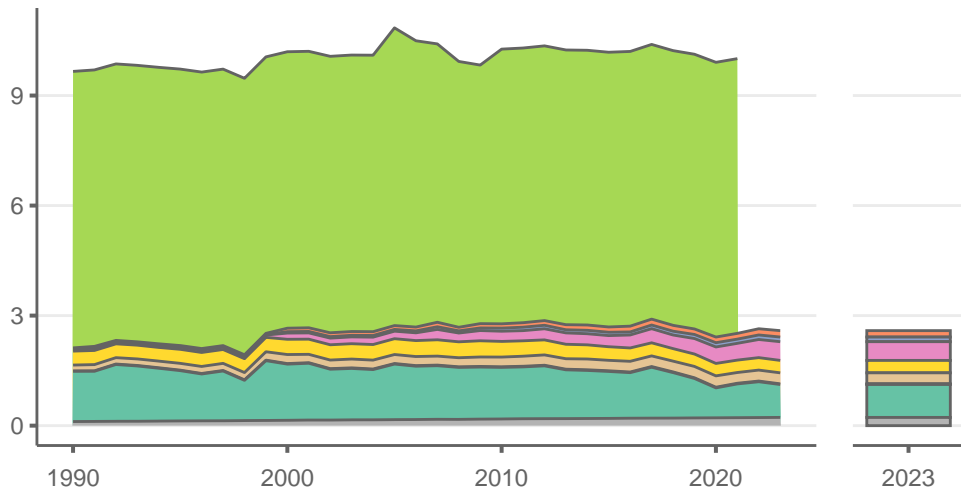

Lesotho

Greenhouse gas emissions (MtCO₂e/year)

Sectors & shares of gross emissions in 2023

Lesotho released an estimated 2.59 MtCO₂e in 2023 (excl. LULUCF), a change of -1.9 % compared to the previous year. Per capita GHG emissions were 1.1 tCO₂e in 2023. Cumulative CO₂ emissions since 1850 were 0.204 GtCO₂, or about 0% of global emissions to date. Sources: EDGAR v9, GCB 2023, UNFCCC, Grassi et al. 2021