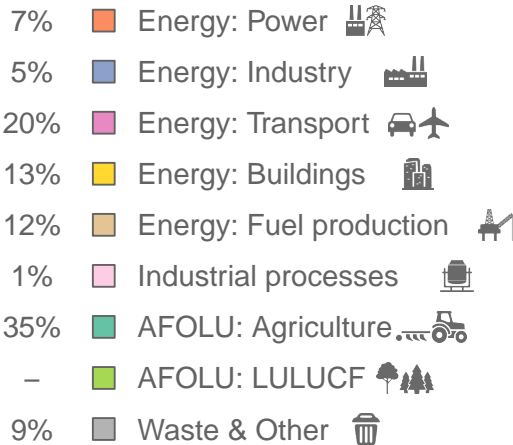

Lesotho

Greenhouse gas emissions (MtCO₂e/year)

Sectors & shares of gross emissions in 2023

Lesotho released an estimated 2.59 MtCO₂e in 2023 (excl. LULUCF), a change of -1.9 % compared to the previous year. Per capita GHG emissions were 1.1 tCO₂e in 2023. Cumulative CO₂ emissions since 1850 were 0.204 GtCO₂, or about 0% of global emissions to date. Sources: EDGAR v9, GCB 2023, UNFCCC, Grassi et al. 2021