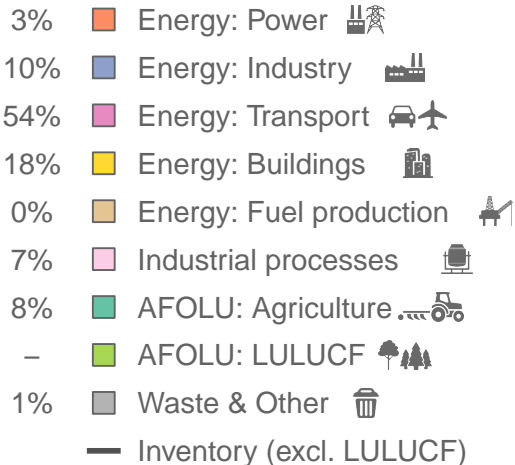

Luxembourg

Greenhouse gas emissions (MtCO₂e/year)

Sectors & shares of gross emissions in 2023

Luxembourg released an estimated 7.87 MtCO₂e in 2023 (excl. LULUCF), a change of -3.3 % compared to the previous year. Per capita GHG emissions were 12 tCO₂e in 2023. Cumulative CO₂ emissions since 1850 were 0.77 GtCO₂, or about 0% of global emissions to date. Sources: EDGAR v9, GCB 2023, UNFCCC, Grassi et al. 2021