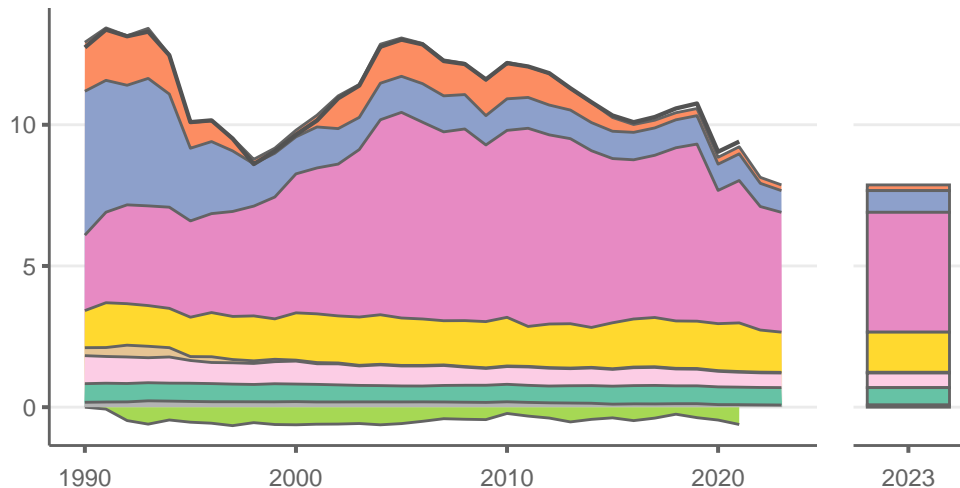

Luxembourg

Greenhouse gas emissions (MtCO₂e/year)

Sectors & shares of gross emissions in 2023

Luxembourg released an estimated 7.87 MtCO₂e in 2023 (excl. LULUCF), a change of -3.3 % compared to the previous year. Per capita GHG emissions were 12 tCO₂e in 2023. Cumulative CO₂ emissions since 1850 were 0.77 GtCO₂, or about 0% of global emissions to date. Sources: EDGAR v9, GCB 2023, UNFCCC, Grassi et al. 2021