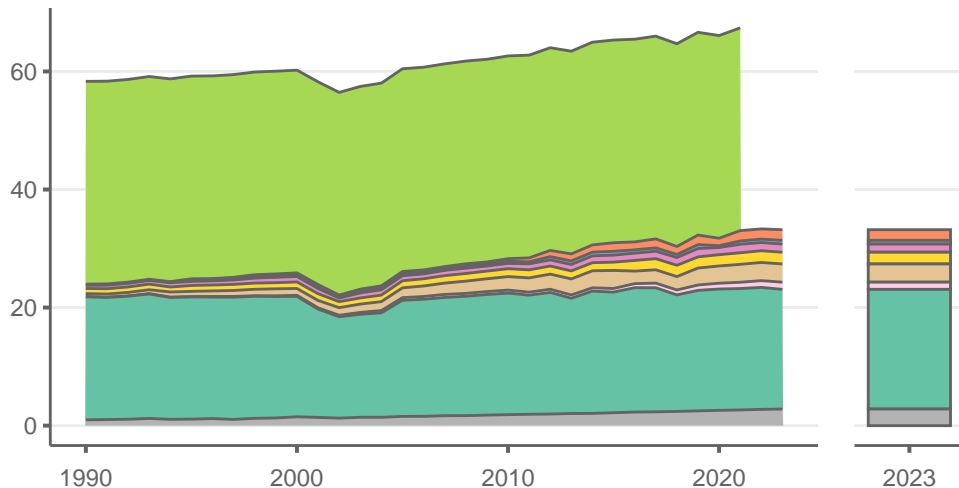

Madagascar

Greenhouse gas emissions (MtCO₂e/year)

Sectors & shares of gross emissions in 2023

Madagascar released an estimated 33.2 MtCO₂e in 2023 (excl. LULUCF), a change of -0.4 % compared to the previous year. Per capita GHG emissions were 1.1 tCO₂e in 2023. Cumulative CO₂ emissions since 1850 were 6.56 GtCO₂, or about 0% of global emissions to date. Sources: EDGAR v9, GCB 2023, UNFCCC, Grassi et al. 2021