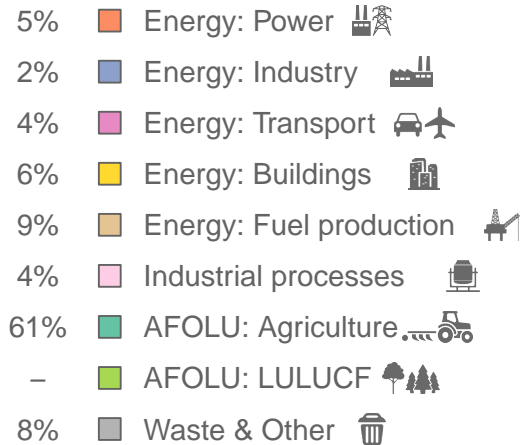

Madagascar

Greenhouse gas emissions (MtCO₂e/year)

Sectors & shares of gross emissions in 2023

Madagascar released an estimated 33.2 MtCO₂e in 2023 (excl. LULUCF), a change of -0.4 % compared to the previous year. Per capita GHG emissions were 1.1 tCO₂e in 2023. Cumulative CO₂ emissions since 1850 were 6.56 GtCO₂, or about 0% of global emissions to date. Sources: EDGAR v9, GCB 2023, UNFCCC, Grassi et al. 2021