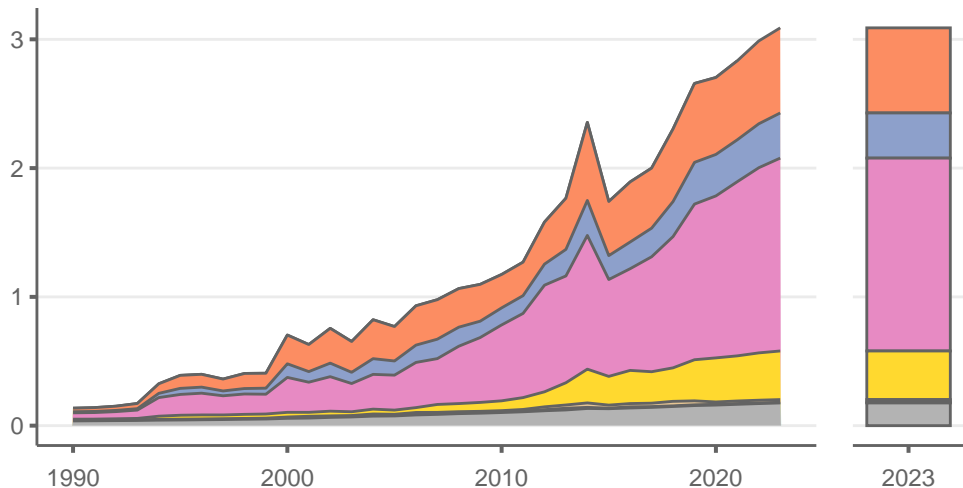

Maldives

Greenhouse gas emissions (MtCO₂e/year)

Sectors & shares of gross emissions in 2023

Maldives released an estimated 3.09 MtCO₂e in 2023 (excl. LULUCF), a change of +3.4 % compared to the previous year. Per capita GHG emissions were 5.9 tCO₂e in 2023. Cumulative CO₂ emissions since 1850 were 0.0283 GtCO₂, or about 0% of global emissions to date. Sources: EDGAR v9, GCB 2023, UNFCCC, Grassi et al. 2021