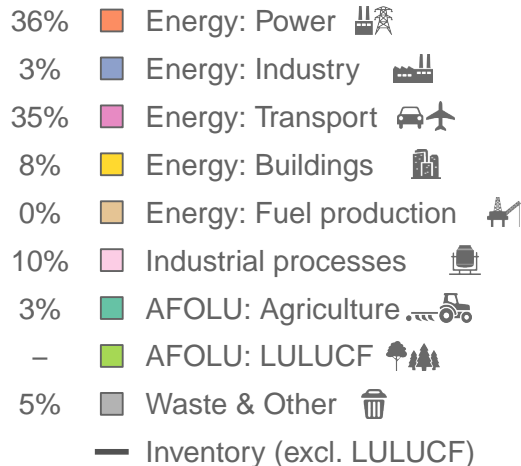

# Malta

Greenhouse gas emissions (MtCO<sub>2</sub>e/year)

Sectors & shares of gross emissions in 2023

Malta released an estimated 2.06 MtCO<sub>2</sub>e in 2023 (excl. LULUCF), a change of -3.7 % compared to the previous year. Per capita GHG emissions were 3.7 tCO<sub>2</sub>e in 2023. Cumulative CO<sub>2</sub> emissions since 1850 were 0.102 GtCO<sub>2</sub>, or about 0% of global emissions to date. Sources: EDGAR v9, GCB 2023, UNFCCC, Grassi et al. 2021