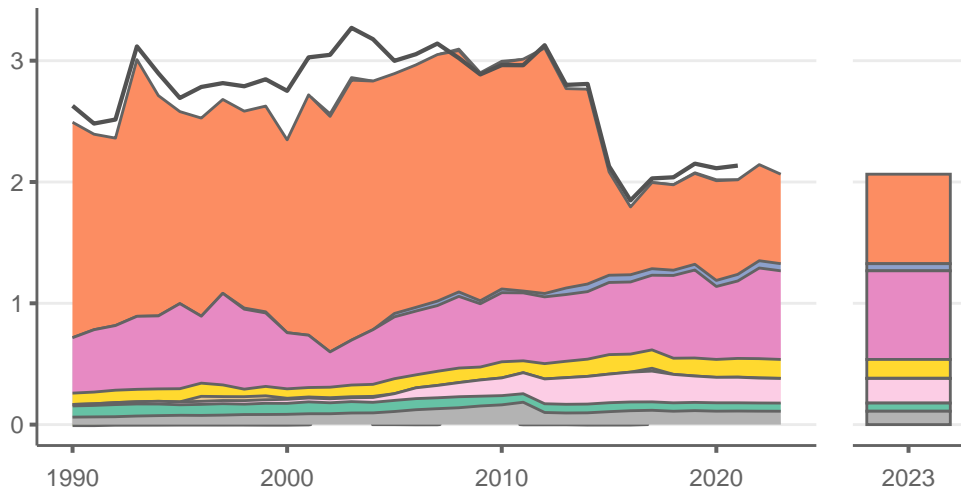

# Malta

Greenhouse gas emissions (MtCO<sub>2</sub>e/year)

Sectors & shares of gross emissions in 2023

Malta released an estimated 2.06 MtCO<sub>2</sub>e in 2023 (excl. LULUCF), a change of -3.7 % compared to the previous year. Per capita GHG emissions were 3.7 tCO<sub>2</sub>e in 2023. Cumulative CO<sub>2</sub> emissions since 1850 were 0.102 GtCO<sub>2</sub>, or about 0% of global emissions to date. Sources: EDGAR v9, GCB 2023, UNFCCC, Grassi et al. 2021