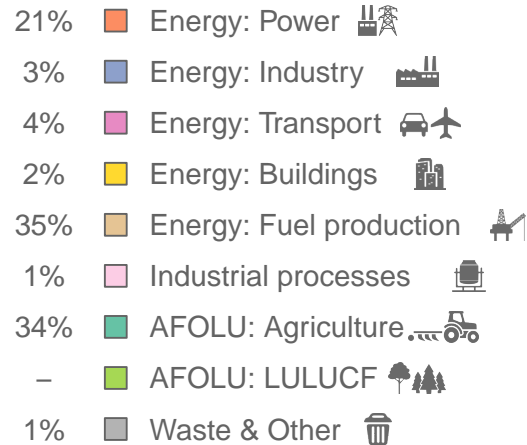

Mongolia

Greenhouse gas emissions (MtCO₂e/year)

Sectors & shares of gross emissions in 2023

Mongolia released an estimated 82 MtCO₂e in 2023 (excl. LULUCF), a change of +24 % compared to the previous year. Per capita GHG emissions were 24 tCO₂e in 2023. Cumulative CO₂ emissions since 1850 were 4.31 GtCO₂, or about 0% of global emissions to date. Sources: EDGAR v9, GCB 2023, UNFCCC, Grassi et al. 2021