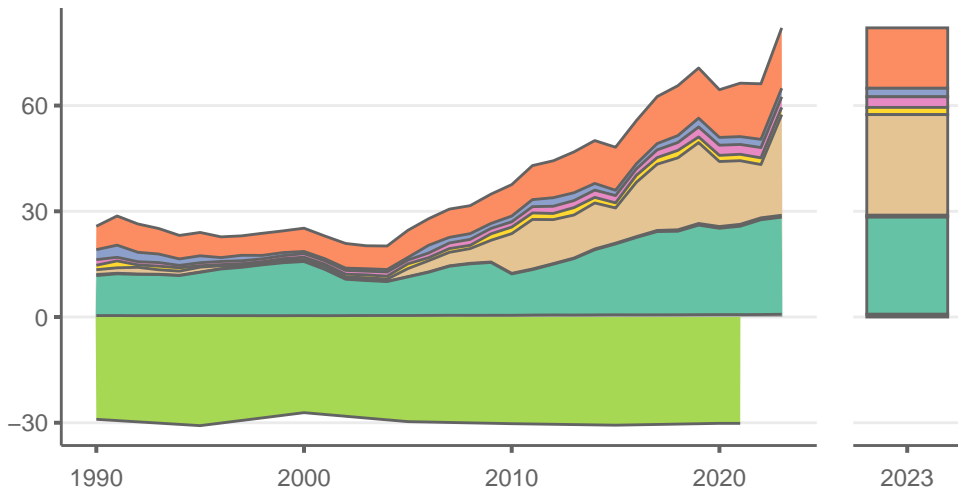

Mongolia

Greenhouse gas emissions (MtCO₂e/year)

Sectors & shares of gross emissions in 2023

Mongolia released an estimated 82 MtCO₂e in 2023 (excl. LULUCF), a change of +24 % compared to the previous year. Per capita GHG emissions were 24 tCO₂e in 2023. Cumulative CO₂ emissions since 1850 were 4.31 GtCO₂, or about 0% of global emissions to date. Sources: EDGAR v9, GCB 2023, UNFCCC, Grassi et al. 2021