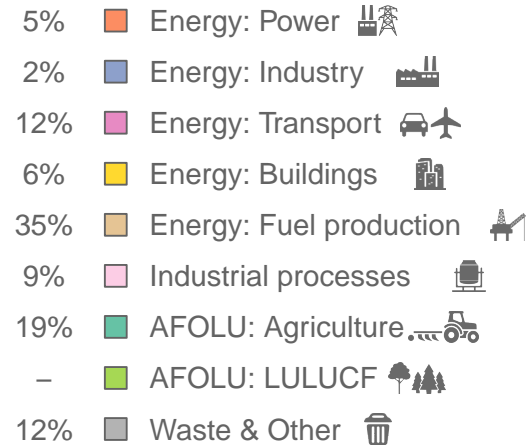

# Mozambique

Greenhouse gas emissions (MtCO<sub>2</sub>e/year)

Sectors & shares of gross emissions in 2023

Mozambique released an estimated 33.3 MtCO<sub>2</sub>e in 2023 (excl. LULUCF), a change of -1.5 % compared to the previous year. Per capita GHG emissions were 0.98 tCO<sub>2</sub>e in 2023. Cumulative CO<sub>2</sub> emissions since 1850 were 4.24 GtCO<sub>2</sub>, or about 0% of global emissions to date. Sources: EDGAR v9, GCB 2023, UNFCCC, Grassi et al. 2021