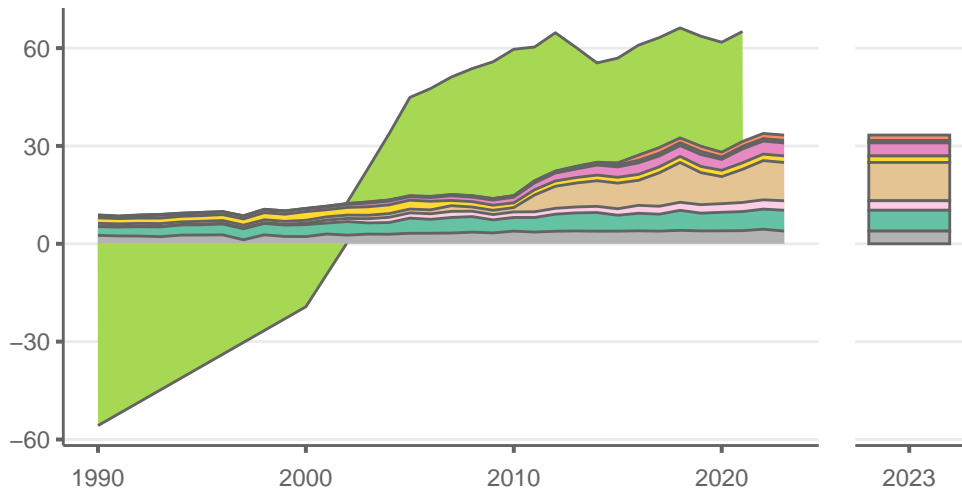

# Mozambique

Greenhouse gas emissions (MtCO<sub>2</sub>e/year)

Sectors & shares of gross emissions in 2023

Mozambique released an estimated 33.3 MtCO<sub>2</sub>e in 2023 (excl. LULUCF), a change of -1.5 % compared to the previous year. Per capita GHG emissions were 0.98 tCO<sub>2</sub>e in 2023. Cumulative CO<sub>2</sub> emissions since 1850 were 4.24 GtCO<sub>2</sub>, or about 0% of global emissions to date. Sources: EDGAR v9, GCB 2023, UNFCCC, Grassi et al. 2021