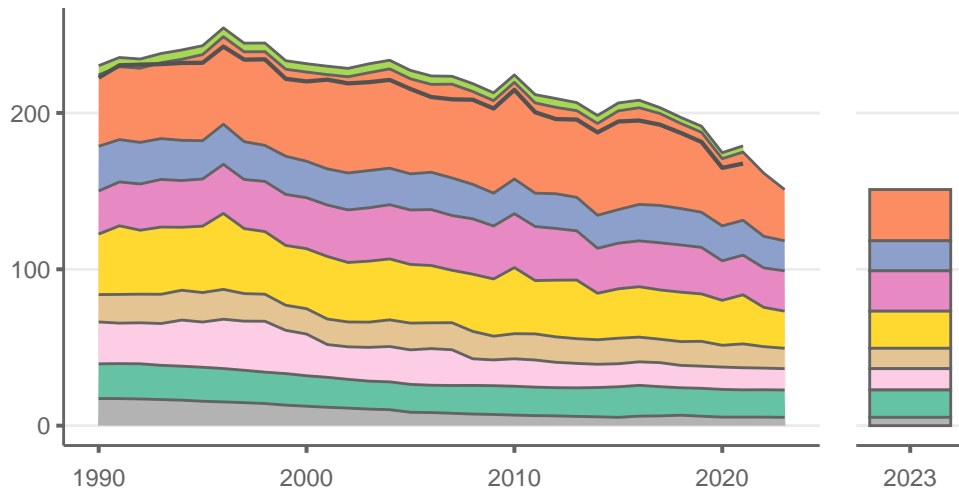

# Netherlands

Greenhouse gas emissions (MtCO<sub>2</sub>e/year)

Sectors & shares of gross emissions in 2023

Netherlands released an estimated 151 MtCO<sub>2</sub>e in 2023 (excl. LULUCF), a change of -6.5 % compared to the previous year. Per capita GHG emissions were 8.4 tCO<sub>2</sub>e in 2023. Cumulative CO<sub>2</sub> emissions since 1850 were 12.9 GtCO<sub>2</sub>, or about 1% of global emissions to date. Sources: EDGAR v9, GCB 2023, UNFCCC, Grassi et al. 2021