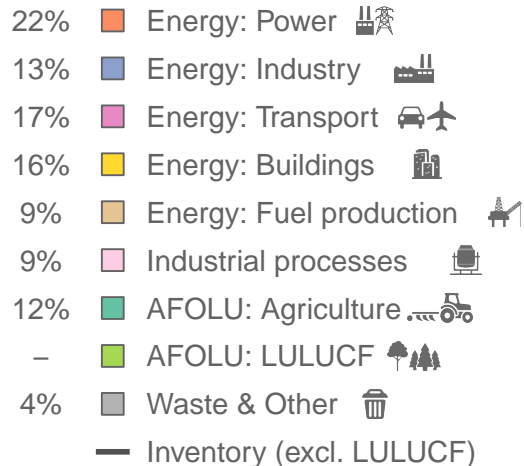

# Netherlands

Greenhouse gas emissions (MtCO<sub>2</sub>e/year)

Sectors & shares of gross emissions in 2023

Netherlands released an estimated 151 MtCO<sub>2</sub>e in 2023 (excl. LULUCF), a change of -6.5 % compared to the previous year. Per capita GHG emissions were 8.4 tCO<sub>2</sub>e in 2023. Cumulative CO<sub>2</sub> emissions since 1850 were 12.9 GtCO<sub>2</sub>, or about 1% of global emissions to date. Sources: EDGAR v9, GCB 2023, UNFCCC, Grassi et al. 2021