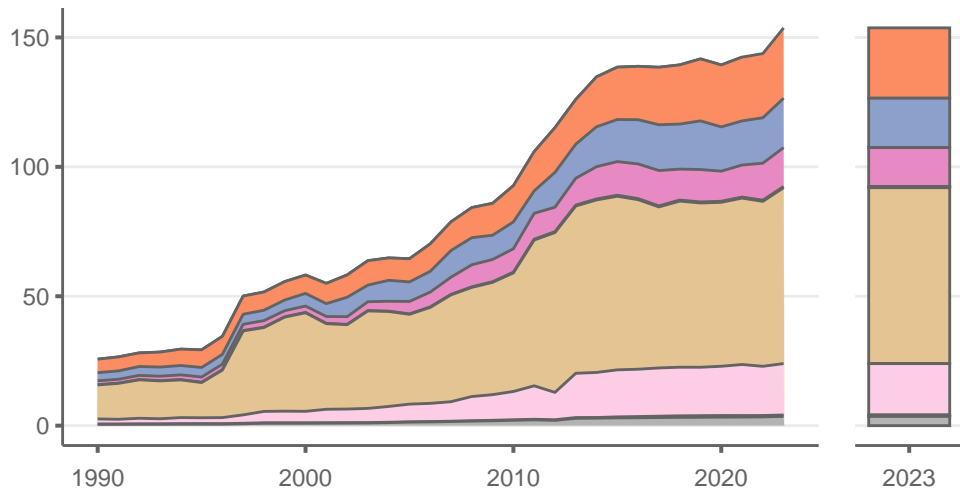

Qatar

Greenhouse gas emissions (MtCO₂e/year)

Sectors & shares of gross emissions in 2023

Qatar released an estimated 154 MtCO₂e in 2023 (excl. LULUCF), a change of +6.9 % compared to the previous year. Per capita GHG emissions were 57 tCO₂e in 2023. Cumulative CO₂ emissions since 1850 were 2.31 GtCO₂, or about 0% of global emissions to date. Sources: EDGAR v9, GCB 2023, UNFCCC, Grassi et al. 2021