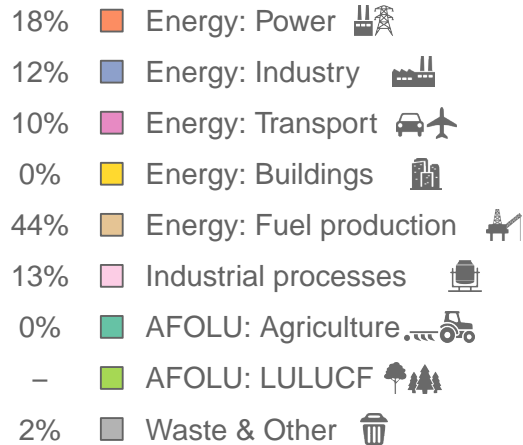

Qatar

Greenhouse gas emissions (MtCO₂e/year)

Sectors & shares of gross emissions in 2023

Qatar released an estimated 154 MtCO₂e in 2023 (excl. LULUCF), a change of +6.9 % compared to the previous year. Per capita GHG emissions were 57 tCO₂e in 2023. Cumulative CO₂ emissions since 1850 were 2.31 GtCO₂, or about 0% of global emissions to date. Sources: EDGAR v9, GCB 2023, UNFCCC, Grassi et al. 2021