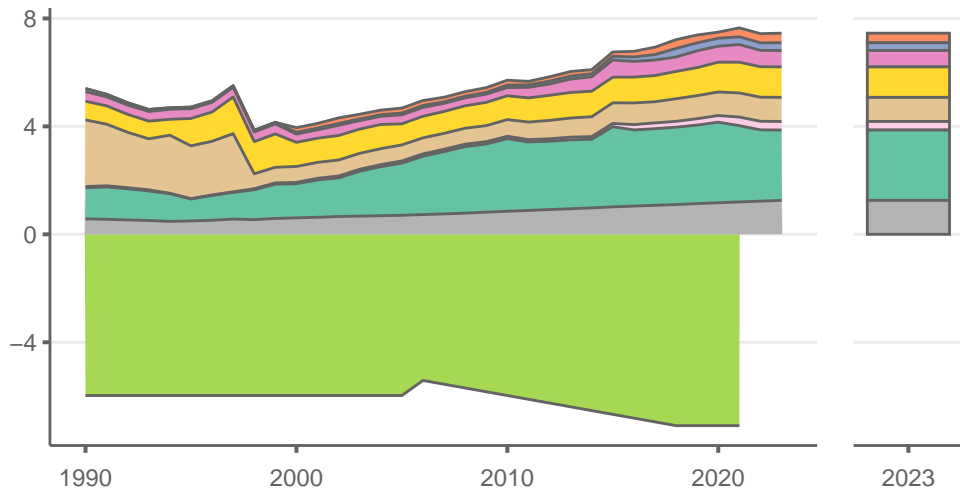

# Rwanda

Greenhouse gas emissions (MtCO<sub>2</sub>e/year)

Sectors & shares of gross emissions in 2023

Rwanda released an estimated 7.45 MtCO<sub>2</sub>e in 2023 (excl. LULUCF), a change of +0.2 % compared to the previous year. Per capita GHG emissions were 0.53 tCO<sub>2</sub>e in 2023. Cumulative CO<sub>2</sub> emissions since 1850 were 0.639 GtCO<sub>2</sub>, or about 0% of global emissions to date. Sources: EDGAR v9, GCB 2023, UNFCCC, Grassi et al. 2021