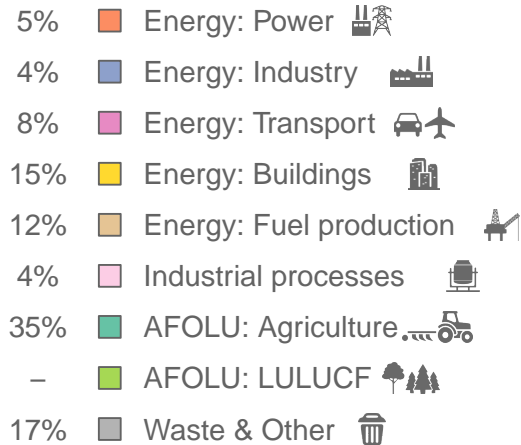

# Rwanda

Greenhouse gas emissions (MtCO<sub>2</sub>e/year)

Sectors & shares of gross emissions in 2023

Rwanda released an estimated 7.45 MtCO<sub>2</sub>e in 2023 (excl. LULUCF), a change of +0.2 % compared to the previous year. Per capita GHG emissions were 0.53 tCO<sub>2</sub>e in 2023. Cumulative CO<sub>2</sub> emissions since 1850 were 0.639 GtCO<sub>2</sub>, or about 0% of global emissions to date. Sources: EDGAR v9, GCB 2023, UNFCCC, Grassi et al. 2021