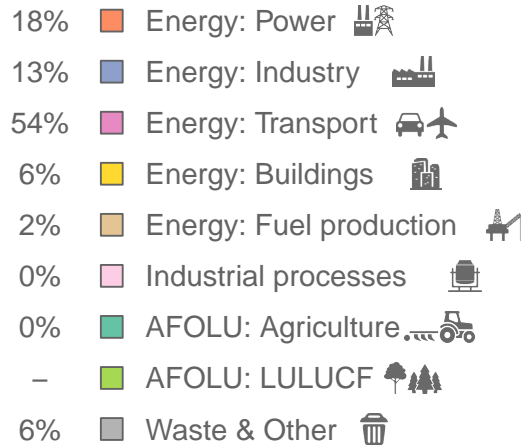

# Seychelles

Greenhouse gas emissions (MtCO<sub>2</sub>e/year)

Sectors & shares of gross emissions in 2023

Seychelles released an estimated 1.34 MtCO<sub>2</sub>e in 2023 (excl. LULUCF), a change of +2.8 % compared to the previous year. Per capita GHG emissions were 11 tCO<sub>2</sub>e in 2023. Cumulative CO<sub>2</sub> emissions since 1850 were 0.0149 GtCO<sub>2</sub>, or about 0% of global emissions to date. Sources: EDGAR v9, GCB 2023, UNFCCC, Grassi et al. 2021