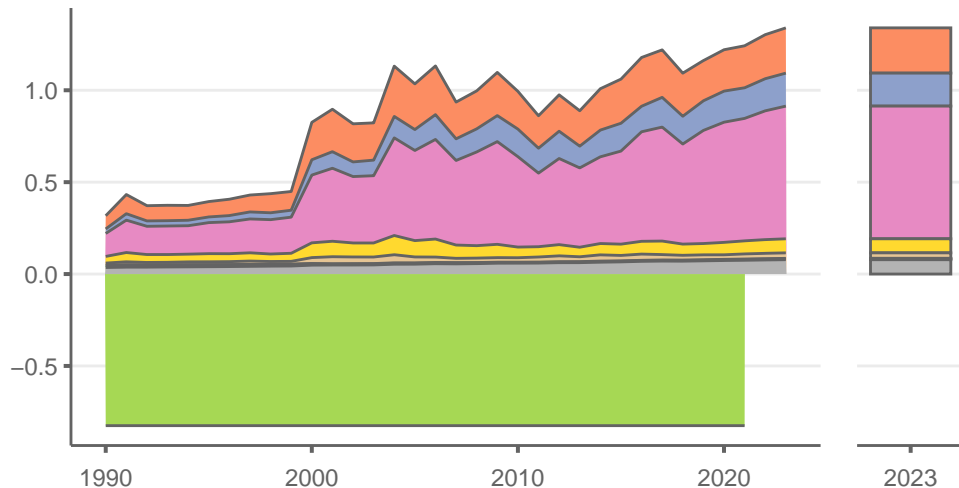

# Seychelles

Greenhouse gas emissions (MtCO<sub>2</sub>e/year)

Sectors & shares of gross emissions in 2023

Seychelles released an estimated 1.34 MtCO<sub>2</sub>e in 2023 (excl. LULUCF), a change of +2.8 % compared to the previous year. Per capita GHG emissions were 11 tCO<sub>2</sub>e in 2023. Cumulative CO<sub>2</sub> emissions since 1850 were 0.0149 GtCO<sub>2</sub>, or about 0% of global emissions to date. Sources: EDGAR v9, GCB 2023, UNFCCC, Grassi et al. 2021