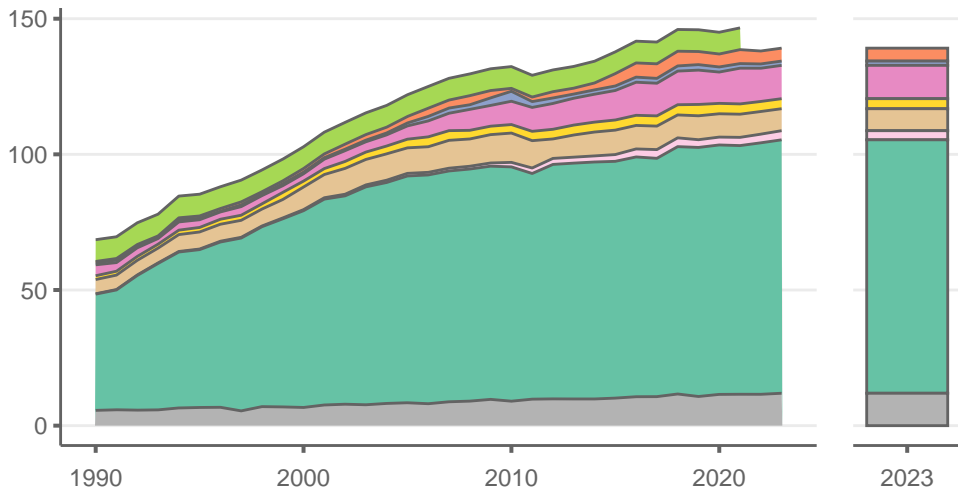

# Sudan

Greenhouse gas emissions (MtCO<sub>2</sub>e/year)

Sectors & shares of gross emissions in 2023

Sudan released an estimated 139 MtCO<sub>2</sub>e in 2023 (excl. LULUCF), a change of +0.8 % compared to the previous year. Per capita GHG emissions were 2.9 tCO<sub>2</sub>e in 2023. Cumulative CO<sub>2</sub> emissions since 1850 were 3.39 GtCO<sub>2</sub>, or about 0% of global emissions to date. Sources: EDGAR v9, GCB 2023, UNFCCC, Grassi et al. 2021