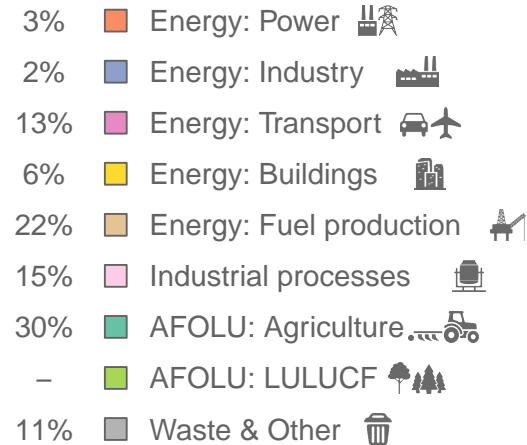

Togo

Greenhouse gas emissions (MtCO₂e/year)

Sectors & shares of gross emissions in 2023

Togo released an estimated 10.6 MtCO₂e in 2023 (excl. LULUCF), a change of +1.4 % compared to the previous year. Per capita GHG emissions were 1.2 tCO₂e in 2023. Cumulative CO₂ emissions since 1850 were 0.5 GtCO₂, or about 0% of global emissions to date. Sources: EDGAR v9, GCB 2023, UNFCCC, Grassi et al. 2021