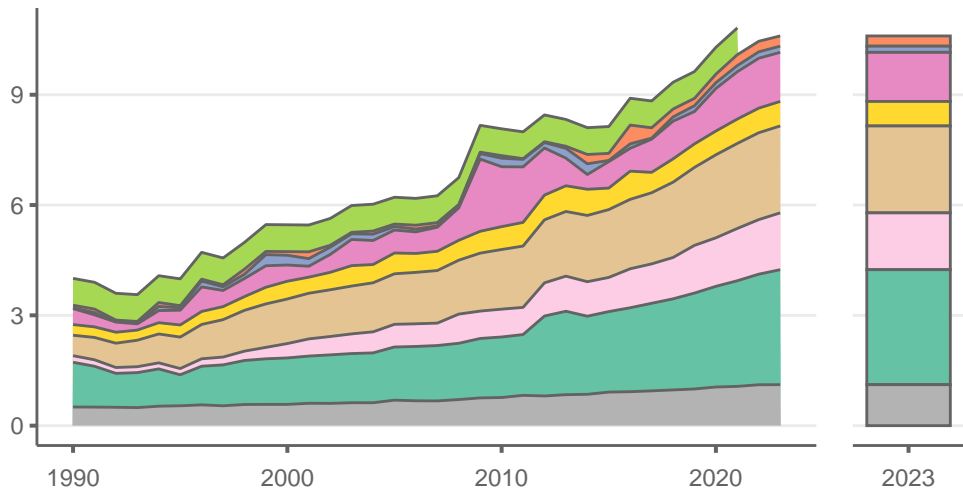

Togo

Greenhouse gas emissions (MtCO₂e/year)

Sectors & shares of gross emissions in 2023

Togo released an estimated 10.6 MtCO₂e in 2023 (excl. LULUCF), a change of +1.4 % compared to the previous year. Per capita GHG emissions were 1.2 tCO₂e in 2023. Cumulative CO₂ emissions since 1850 were 0.5 GtCO₂, or about 0% of global emissions to date. Sources: EDGAR v9, GCB 2023, UNFCCC, Grassi et al. 2021