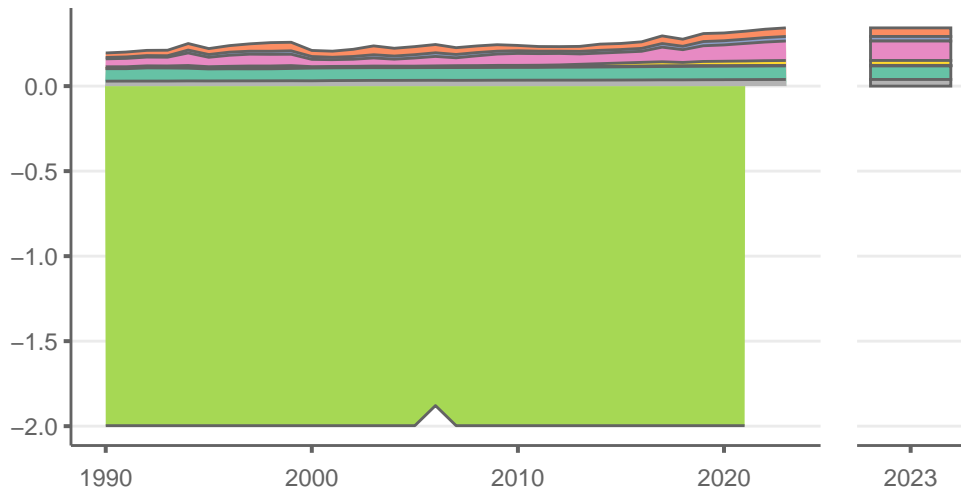

Tonga

Greenhouse gas emissions (MtCO₂e/year)

Sectors & shares of gross emissions in 2023

Tonga released an estimated 0.342 MtCO₂e in 2023 (excl. LULUCF), a change of +2.3 % compared to the previous year. Per capita GHG emissions were 3.2 tCO₂e in 2023. Cumulative CO₂ emissions since 1850 were 0.0174 GtCO₂, or about 0% of global emissions to date. Sources: EDGAR v9, GCB 2023, UNFCCC, Grassi et al. 2021