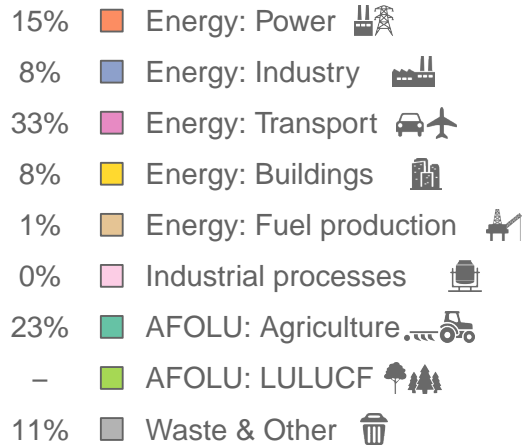

Tonga

Greenhouse gas emissions (MtCO₂e/year)

Sectors & shares of gross emissions in 2023

Tonga released an estimated 0.342 MtCO₂e in 2023 (excl. LULUCF), a change of +2.3 % compared to the previous year. Per capita GHG emissions were 3.2 tCO₂e in 2023. Cumulative CO₂ emissions since 1850 were 0.0174 GtCO₂, or about 0% of global emissions to date. Sources: EDGAR v9, GCB 2023, UNFCCC, Grassi et al. 2021