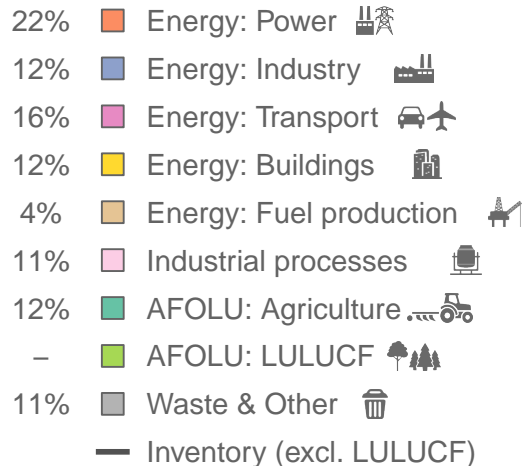

Turkey

Greenhouse gas emissions (MtCO₂e/year)

Sectors & shares of gross emissions in 2023

Turkey released an estimated 608 MtCO₂e in 2023 (excl. LULUCF), a change of +1.3 % compared to the previous year. Per capita GHG emissions were 7.1 tCO₂e in 2023. Cumulative CO₂ emissions since 1850 were 14.1 GtCO₂, or about 1% of global emissions to date. Sources: EDGAR v9, GCB 2023, UNFCCC, Grassi et al. 2021