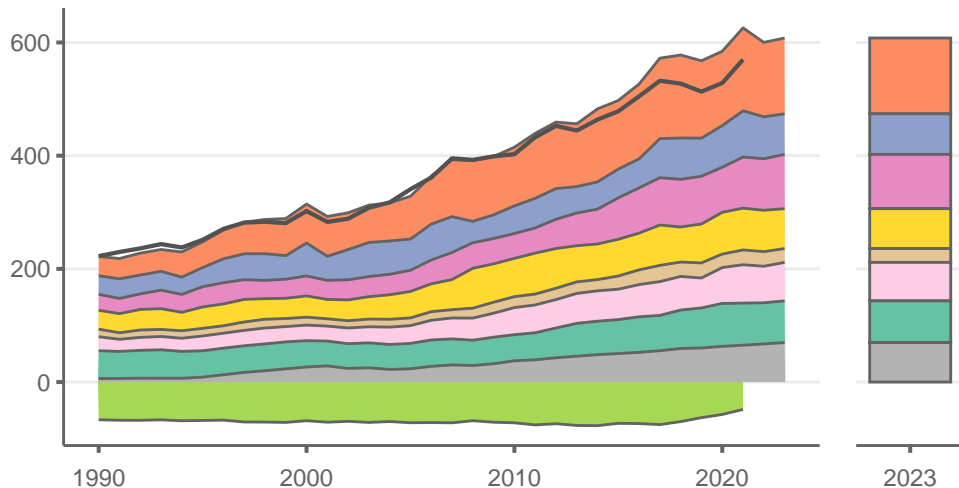

Turkey

Greenhouse gas emissions (MtCO₂e/year)

Sectors & shares of gross emissions in 2023

Turkey released an estimated 608 MtCO₂e in 2023 (excl. LULUCF), a change of +1.3 % compared to the previous year. Per capita GHG emissions were 7.1 tCO₂e in 2023. Cumulative CO₂ emissions since 1850 were 14.1 GtCO₂, or about 1% of global emissions to date. Sources: EDGAR v9, GCB 2023, UNFCCC, Grassi et al. 2021