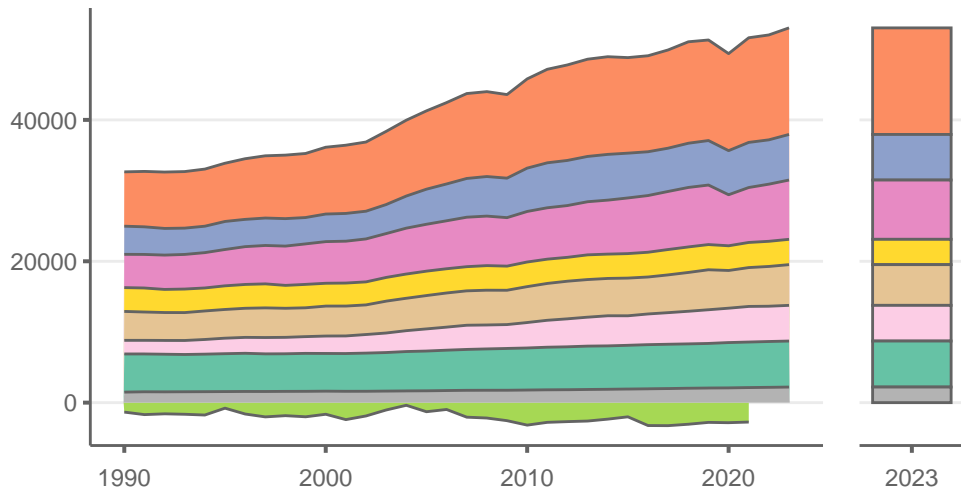

World

Greenhouse gas emissions (MtCO₂e/year)

Sectors & shares of gross emissions in 2023

World released an estimated 53000 MtCO₂e in 2023 (excl. LULUCF), a change of +1.9 % compared to the previous year. Per capita GHG emissions were 6.6 tCO₂e in 2023. Cumulative CO₂ emissions since 1850 were 0 GtCO₂, or about 0% of global emissions to date. Sources: EDGAR v9, GCB 2023, UNFCCC, Grassi et al. 2021