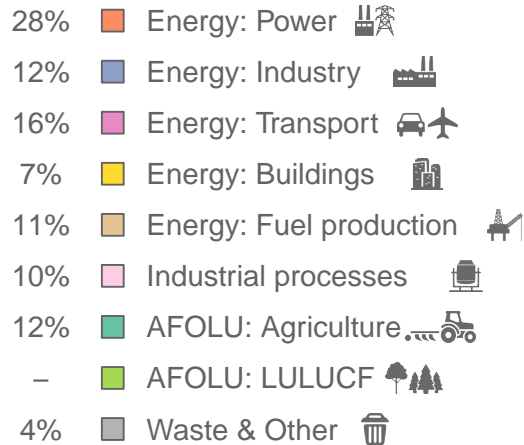

World

Greenhouse gas emissions (MtCO₂e/year)

Sectors & shares of gross emissions in 2023

World released an estimated 53000 MtCO₂e in 2023 (excl. LULUCF), a change of +1.9 % compared to the previous year. Per capita GHG emissions were 6.6 tCO₂e in 2023. Cumulative CO₂ emissions since 1850 were 0 GtCO₂, or about 0% of global emissions to date. Sources: EDGAR v9, GCB 2023, UNFCCC, Grassi et al. 2021