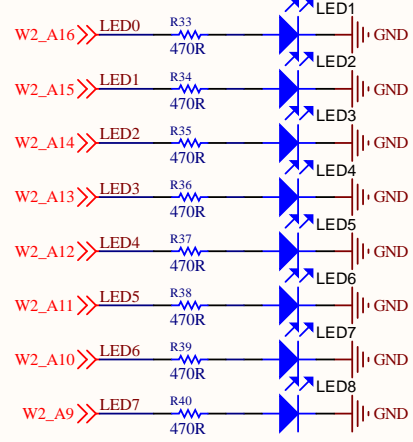

A
B
C
D

W1_B11	SEG A	R1	100R	SEGA	11	a
W1_B13	SEG B	R2	100R	SEGB	7	b
W1_B15	SEG C	R3	100R	SEGC	4	c
W1_B14	SEG D	R4	100R	SEGD	2	d
W1_A14	SEG E	R5	100R	SEGE	1	e
W1_A12	SEG F	R6	100R	SEGF	10	f
W1_A16	SEG G	R7	100R	SEGG	5	g
W1_A15	SEG DP	R8	100R	SEGDP	3	DP

4 digit multiplexed 7_segment display

Title Posedge LogiX1 MegaWing		www.posedge.ir TORANJ Inc Isfahan Science and Technology Town, Isfahan IRAN	
Size: A4	Number:	Revision: 1.2	
Date: 9/26/2016		Sheet of	