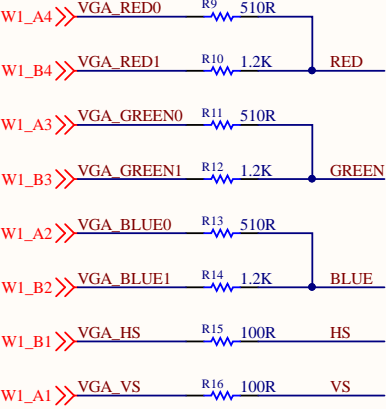

A
B
C
D

W1_B11	SEG A	R1	100R	SEGA	11	a
W1_B13	SEG B	R2	100R	SEGB	7	b
W1_B15	SEG C	R3	100R	SEGC	4	c
W1_B14	SEG D	R4	100R	SEGD	2	d
W1_A14	SEG E	R5	100R	SEGE	1	e
W1_A12	SEG F	R6	100R	SEGF	10	f
W1_A16	SEG G	R7	100R	SEGG	5	g
W1_A15	SEG DP	R8	100R	SEGDP	3	DP

4 digit multiplexed 7_segment display

Title Posedge LogiX1 MegaWing		www.posedge.ir TORANJ Inc Isfahan Science and Technology Town, Isfahan IRAN	
Size: A4	Number:	Revision: 1.2	
Date: 9/26/2016		Sheet of	