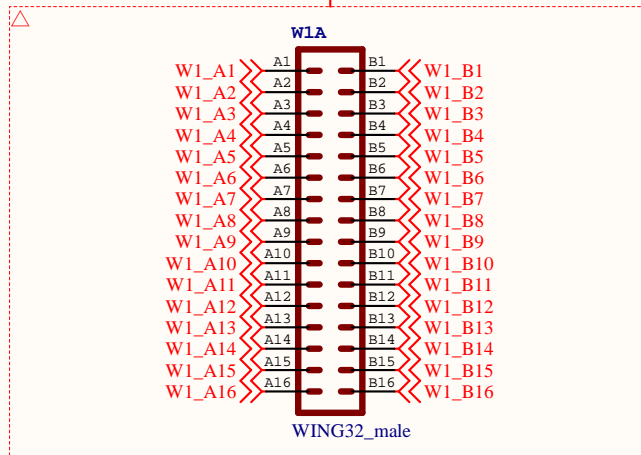

ClassName: WING1
net class