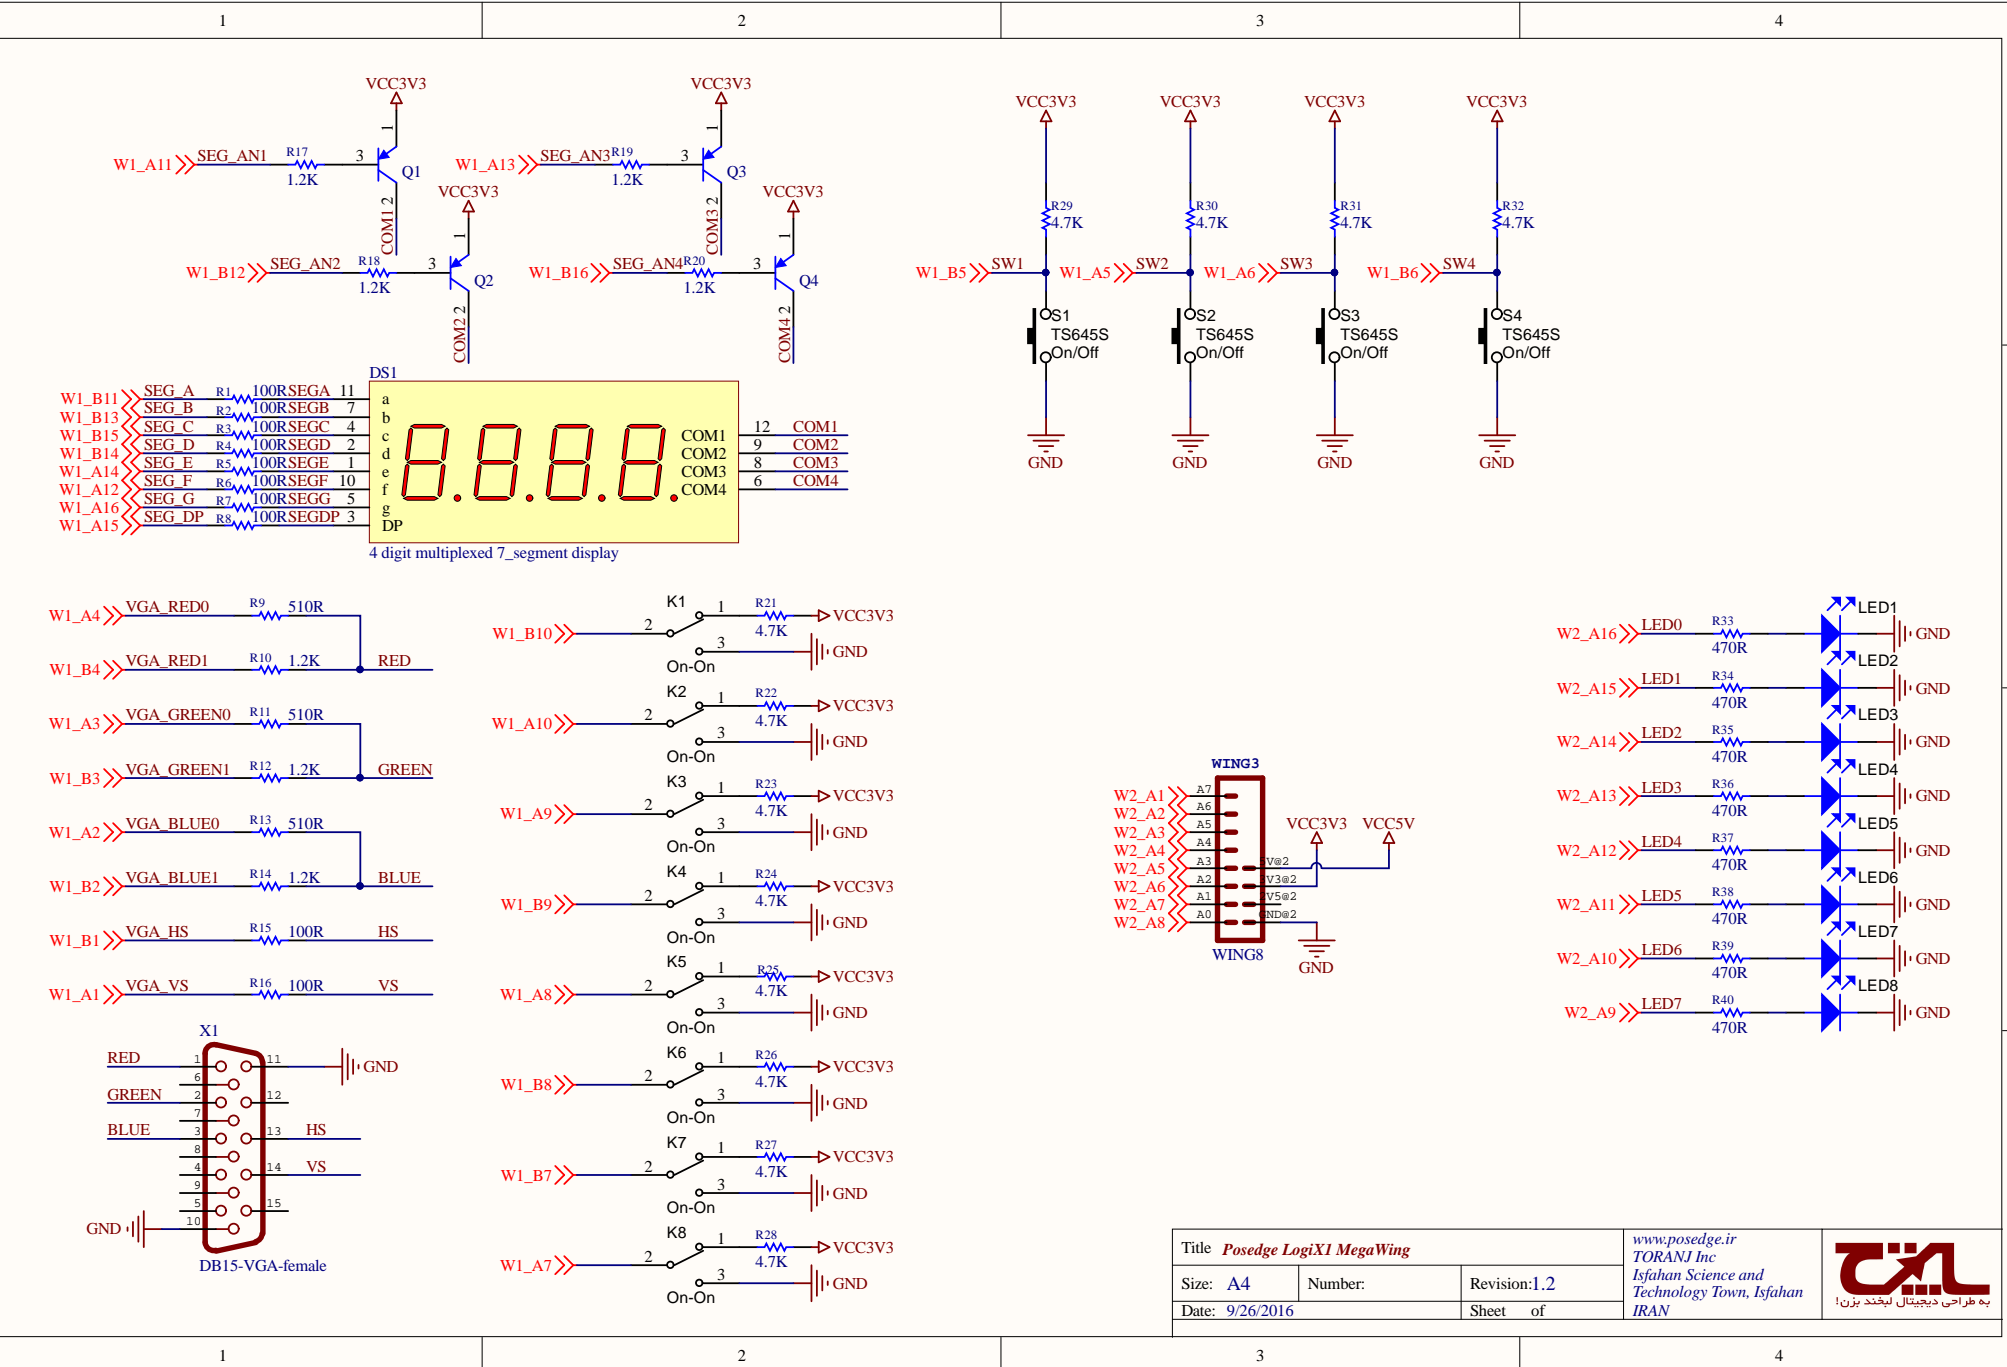

A
B
C
D

W1_B11	SEG A	R1	100R	SEGA	11	a
W1_B13	SEG B	R2	100R	SEGB	7	b
W1_B15	SEG C	R3	100R	SEGC	4	c
W1_B14	SEG D	R4	100R	SEGD	2	d
W1_A14	SEG E	R5	100R	SEGE	1	e
W1_A12	SEG F	R6	100R	SEGF	10	f
W1_A16	SEG G	R7	100R	SEGG	5	g
W1_A15	SEG DP	R8	100R	SEGDP	3	DP

4 digit multiplexed 7_segment display

Title Posedge LogiX1 MegaWing		www.posedge.ir TORANJ Inc Isfahan Science and Technology Town, Isfahan IRAN	
Size: A4	Number:	Revision: 1.2	
Date: 9/26/2016		Sheet of	

ClassName: WING1
net class

net class

ClassName: WING2

Title Posedge LogiX1 MegaWing			www.posedge.ir TORANJ Inc.	Cannot open file D:\Documents\Altium\AD15\myTemplate s\logo_2.png
Size: A	Number:	Revision: 1.2	Isfahan Science and Technology Town, Isfahan IRAN	
Date: 9/26/2016	Sheet	of		