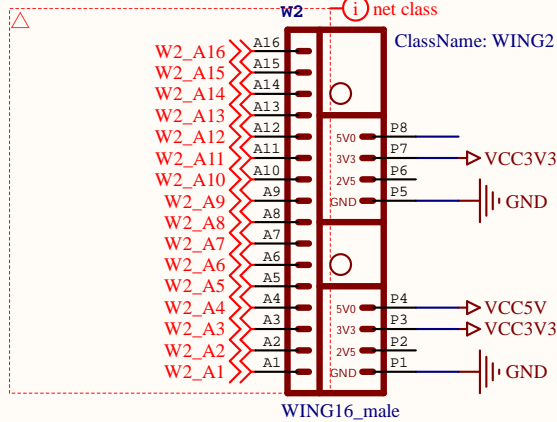

A
B
C
D

W1_B11	SEG A	R1	100R	SEGA	11	a
W1_B13	SEG B	R2	100R	SEGB	7	b
W1_B15	SEG C	R3	100R	SEGC	4	c
W1_B14	SEG D	R4	100R	SEGD	2	d
W1_A14	SEG E	R5	100R	SEGE	1	e
W1_A12	SEG F	R6	100R	SEGF	10	f
W1_A16	SEG G	R7	100R	SEGG	5	g
W1_A15	SEG DP	R8	100R	SEGDP	3	DP

4 digit multiplexed 7_segment display

Title Posedge LogiX1 MegaWing		www.posedge.ir TORANJ Inc Isfahan Science and Technology Town, Isfahan IRAN	
Size: A4	Number:	Revision: 1.2	
Date: 9/26/2016		Sheet of	

ClassName: WING1
net class

net class

ClassName: WING2

Title Posedge LogiX1 MegaWing			www.posedge.ir TORANJ Inc.	Cannot open file D:\Documents\Altium\AD15\myTemplate s\logo_2.png
Size: A	Number:	Revision: 1.2	Isfahan Science and Technology Town, Isfahan IRAN	
Date: 9/26/2016	Sheet	of		