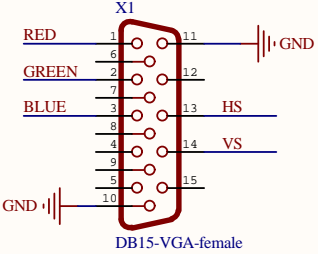

A
B
C
D

W1_B11	SEG A	R1	100R	SEGA	11	a
W1_B13	SEG B	R2	100R	SEGB	7	b
W1_B15	SEG C	R3	100R	SEGC	4	c
W1_B14	SEG D	R4	100R	SEGD	2	d
W1_A14	SEG E	R5	100R	SEGE	1	e
W1_A12	SEG F	R6	100R	SEGF	10	f
W1_A16	SEG G	R7	100R	SEGG	5	g
W1_A15	SEG DP	R8	100R	SEGDP	3	DP

4 digit multiplexed 7_segment display

Title Posedge LogiX1 MegaWing		www.posedge.ir TORANJ Inc Isfahan Science and Technology Town, Isfahan IRAN	
Size: A4	Number:	Revision: 1.2	
Date: 9/26/2016		Sheet of	