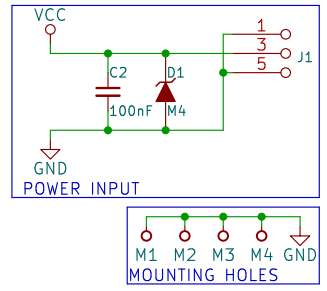

Component values are optimised for 433MHz

Title: ISM01

ISM radio transiever

LORA support

Author: Mlab www.mlab.cz

Size: A4 Page: 1/1 Date: %F