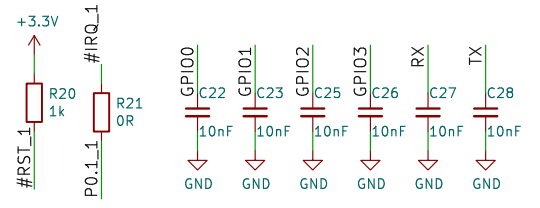

Component values are optimised for 433MHz

Title: ISM01

ISM radio transiever

LORA support

Author: Mlab www.mlab.cz

Size: A4 Page: 1/1 Date: %F