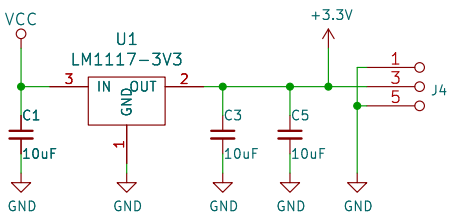

Component values are optimised for 433MHz

Title: ISM01

ISM radio transiever

LORA support

Author: Mlab www.mlab.cz

Size: A4 Page: 1/1 Date: %F