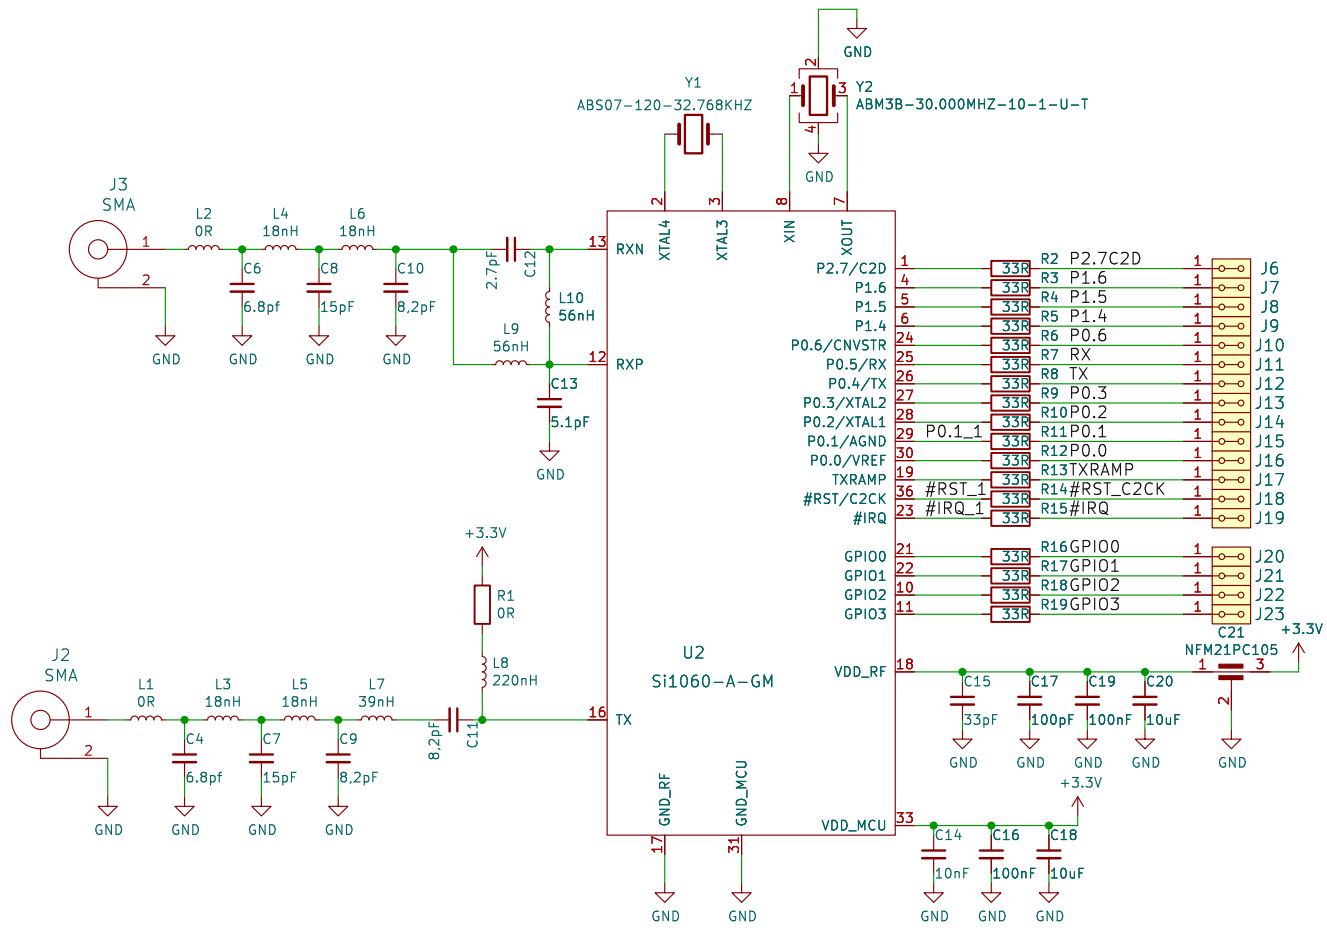

Component values are optimised for 433MHz

Title: ISM01

ISM radio transiever

LORA support

Author: Mlab www.mlab.cz

Size: A4 Page: 1/1 Date: %F