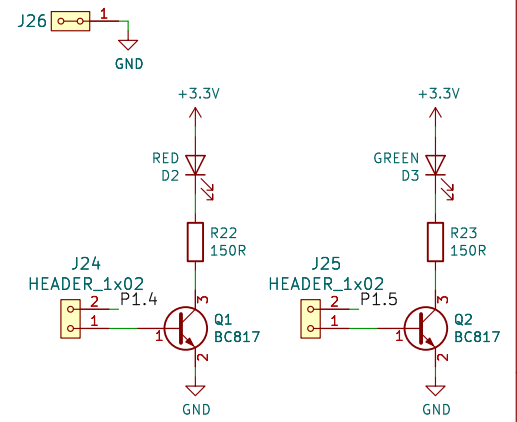

Component values are optimised for 433MHz

Title: ISM01

ISM radio transiever

LORA support

Author: Mlab www.mlab.cz

Size: A4 Page: 1/1 Date: %F