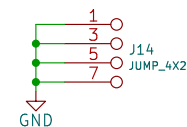

I2C INTERFACE

Title: RJ12V01A

VERSION

Module with RJ12 connector.

Author: Mlab www.mlab.cz

Size: A4

Page: 1/1

Date: %F