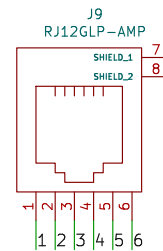

I2C INTERFACE

Title: RJ12V01A

VERSION

Module with RJ12 connector.

Author: Mlab www.mlab.cz

Size: A4

Page: 1/1

Date: %F