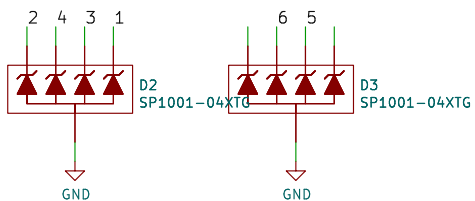

I2C INTERFACE

Title: RJ12V01A

VERSION

Module with RJ12 connector.

Author: Mlab www.mlab.cz

Size: A4

Page: 1/1

Date: %F