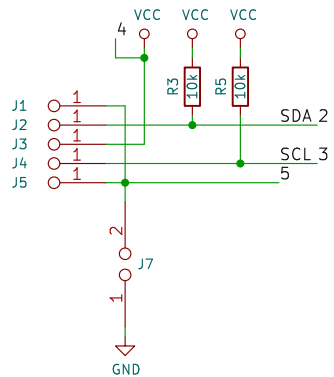

I2C INTERFACE

Title: RJ12V01A

VERSION

Module with RJ12 connector.

Author: Mlab www.mlab.cz

Size: A4

Page: 1/1

Date: %F