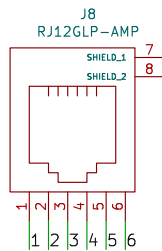

I2C INTERFACE

Title: RJ12V01A

VERSION

Module with RJ12 connector.

Author: Mlab www.mlab.cz

Size: A4

Page: 1/1

Date: %F