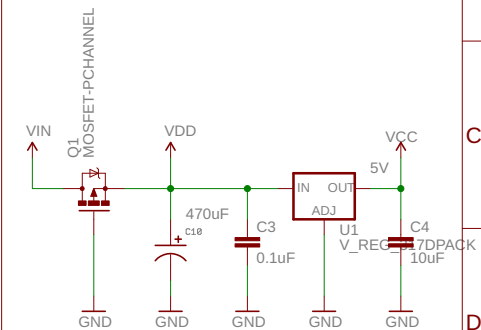

CAN Transceiver

OpenMV

Headers

Power Supply

TITLE: can

Document Number:

REV:
1

Date: 1/21/2019 3:51 PM