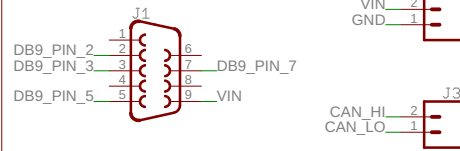

CAN Transceiver

OpenMV

Headers

Power Supply

TITLE: can

Document Number:

REV:
1

Date: 1/21/2019 3:51 PM