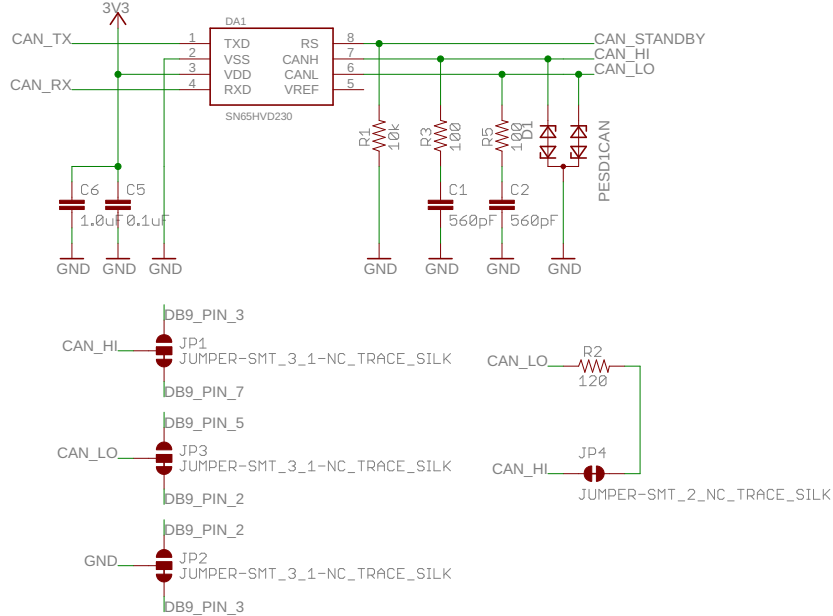

CAN Transceiver

OpenMV

Headers

Power Supply

TITLE: can

Document Number:

REV:
1

Date: 1/21/2019 3:51 PM