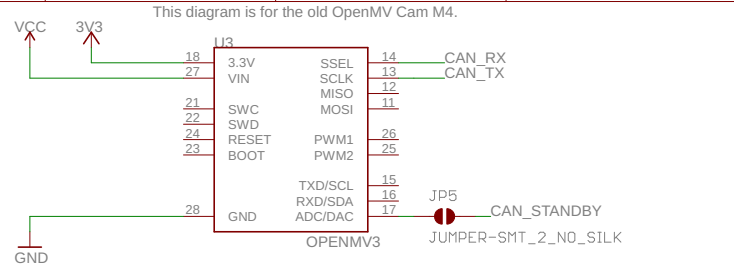

CAN Transceiver

OpenMV

Headers

Power Supply

TITLE: can

Document Number:

REV:
1

Date: 1/21/2019 3:51 PM