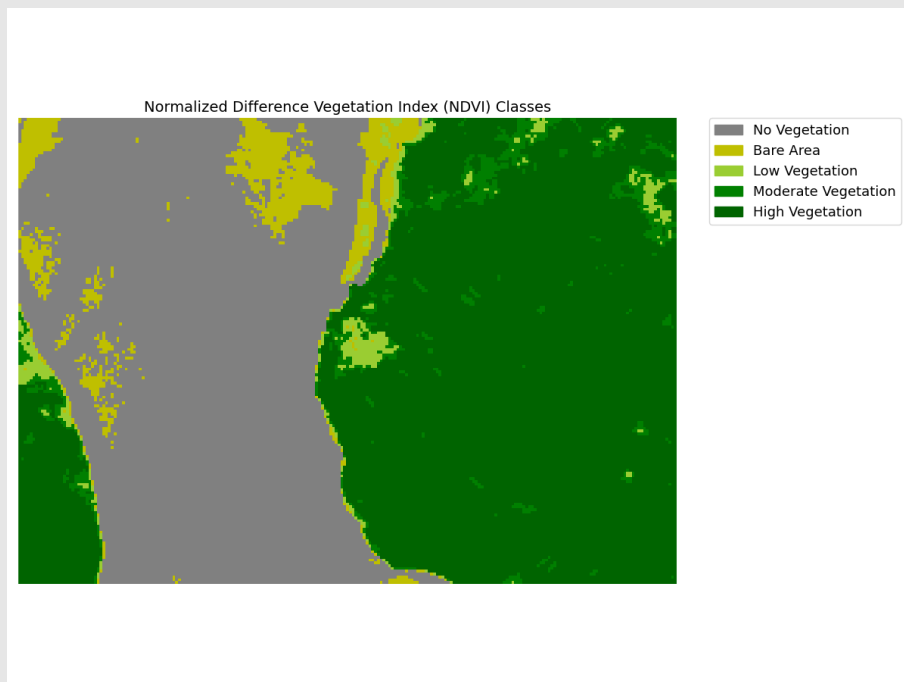

Hardcoded thresholded classes on NDVI