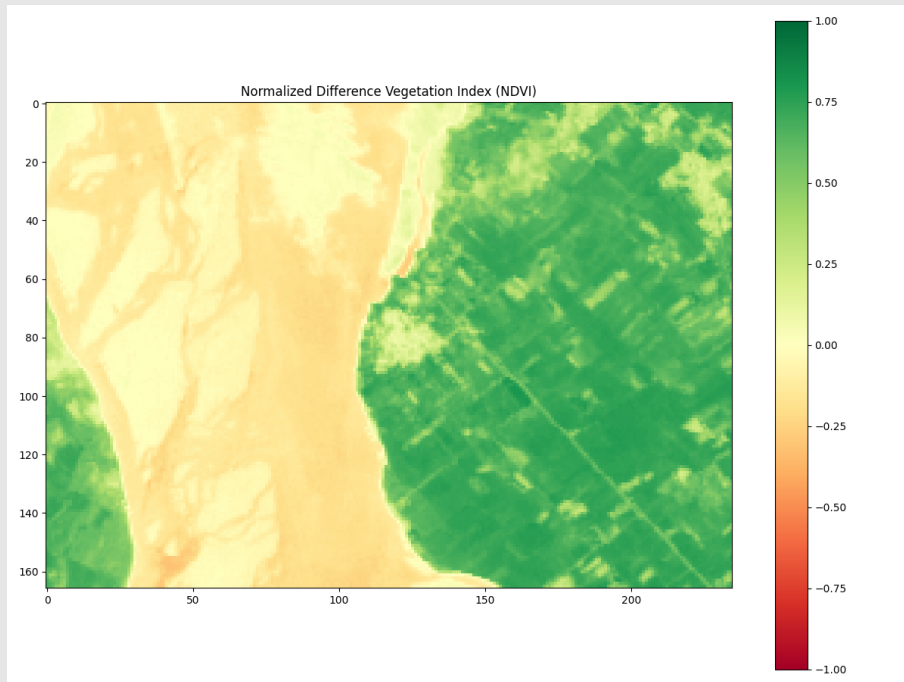

NDVI (Normalized Difference Vegetation Index)