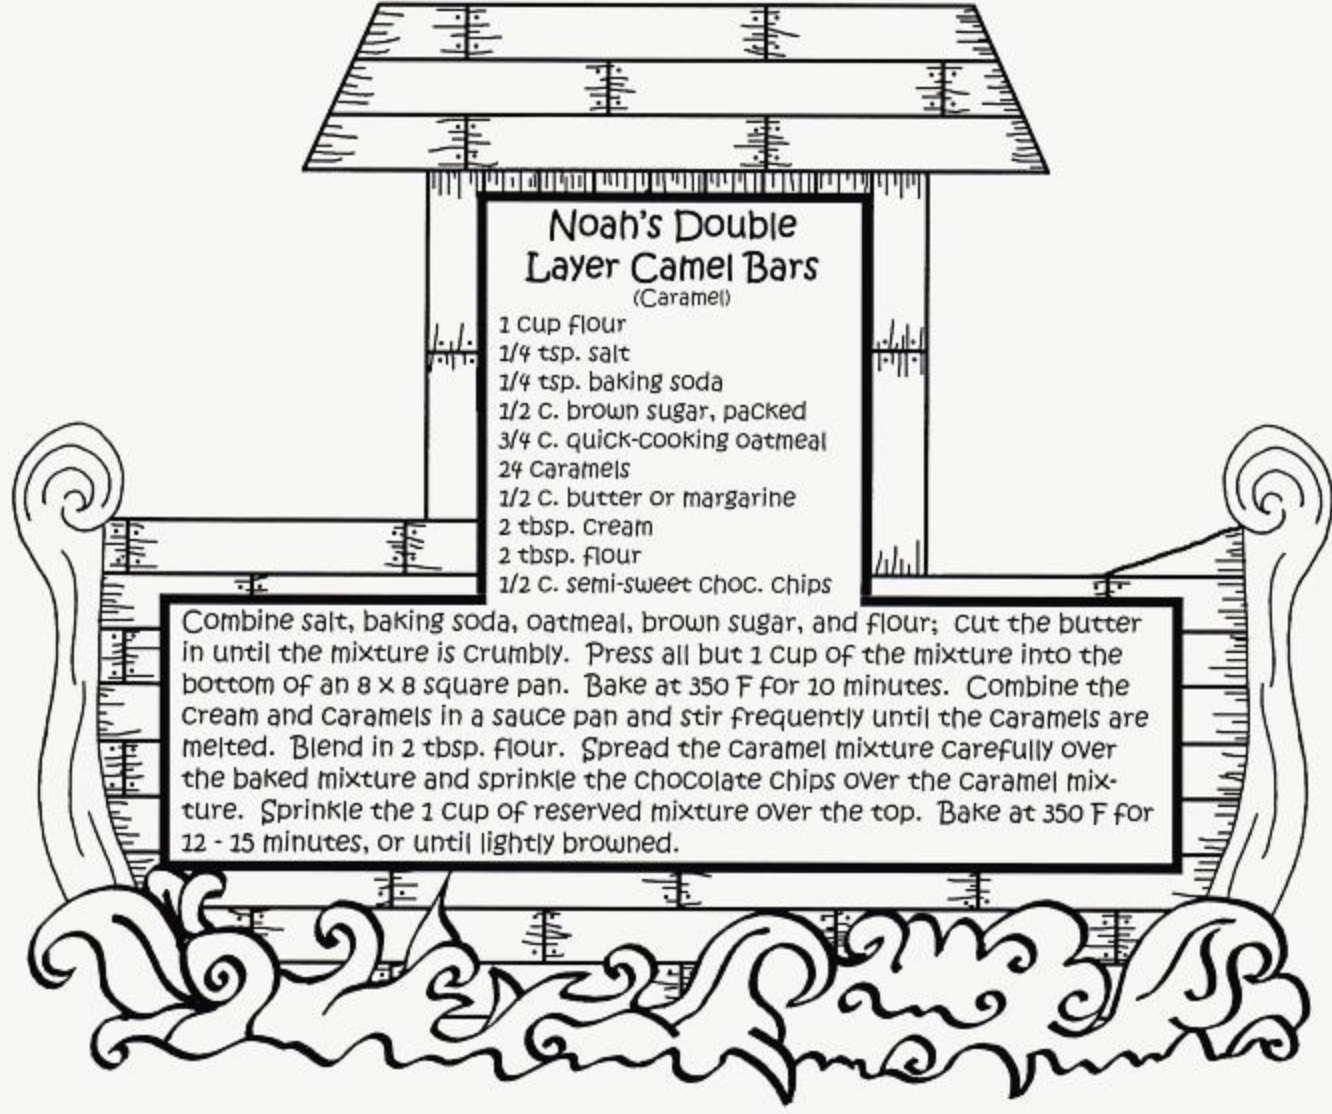

Noah's Ark Family Home Evening Packet

Home Evening Outline

- Opening Prayer
- Opening Song
- Scripture
- Story
- Game
- Closing Song
- Closing Prayer
- Refreshments

Suggested Songs: "Keep The Commandments", pg 303
"Rain is Falling All Around", p 241
"I Will Follow God's Plan", p 164

Scriptures: Genesis 7:9, or Ether 12:6

Story: Color graphics with markers, colored pencils, chalks, etc. Use flannel, or laminate and cut out and place magnets on back of graphics, etc. The windows can be cut out of the ark if so desired.

Game: Color, laminate and cut out each individual card. To play, shuffle cards, turn cards face down. Choose a player to go first and then rotate turns clockwise. Allow player to flip over a card and then try and flip over a matching card. If player is successful in making a match, that player can continue his turn. If he/she was not successful, then the next player begins his turn. When all cards have been matched the game is over. The player with the most cards wins.