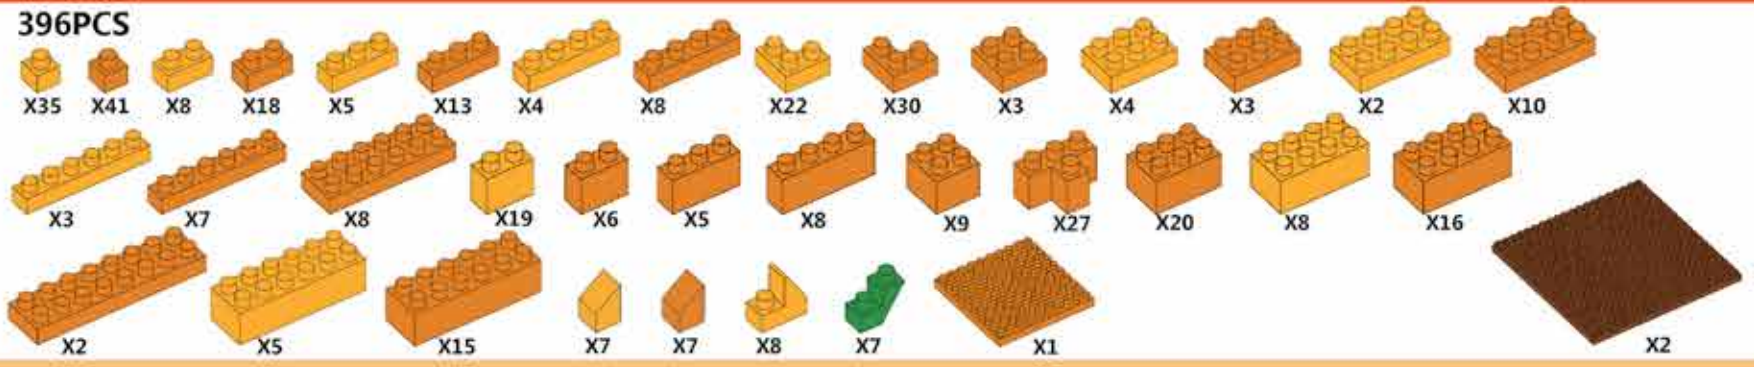

# MINI BUILDING BLOCKS INSTRUCTIONS

## PARTS LIST

396PCS

9

10

11

12

13

14