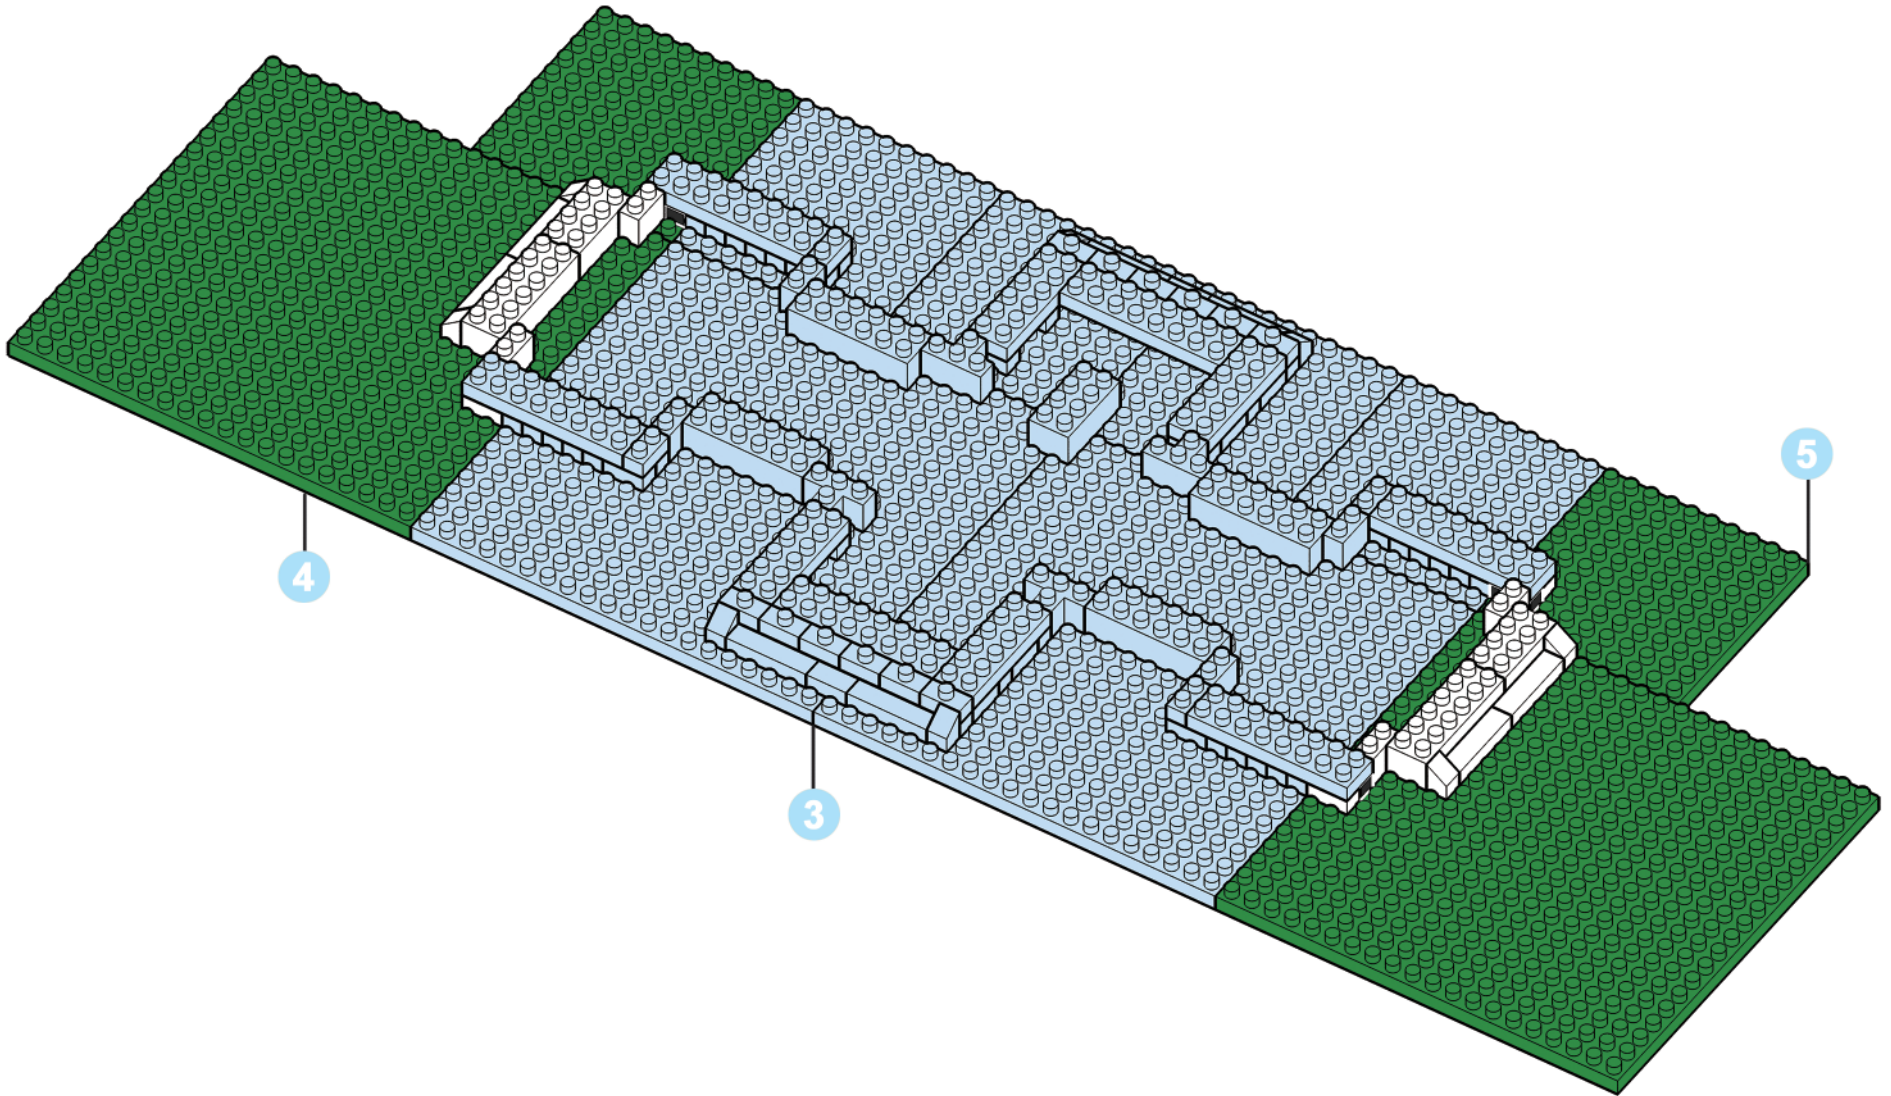

Gateway Arch

NATIONAL PARK

MINI BUILDING BLOCKS
INSTRUCTION BOOKLET

1913 PCS

1

2

3  X1

4  X2

5  X2

6

7

8

9

11

12

13

14

16

17

18

19

20

21

22