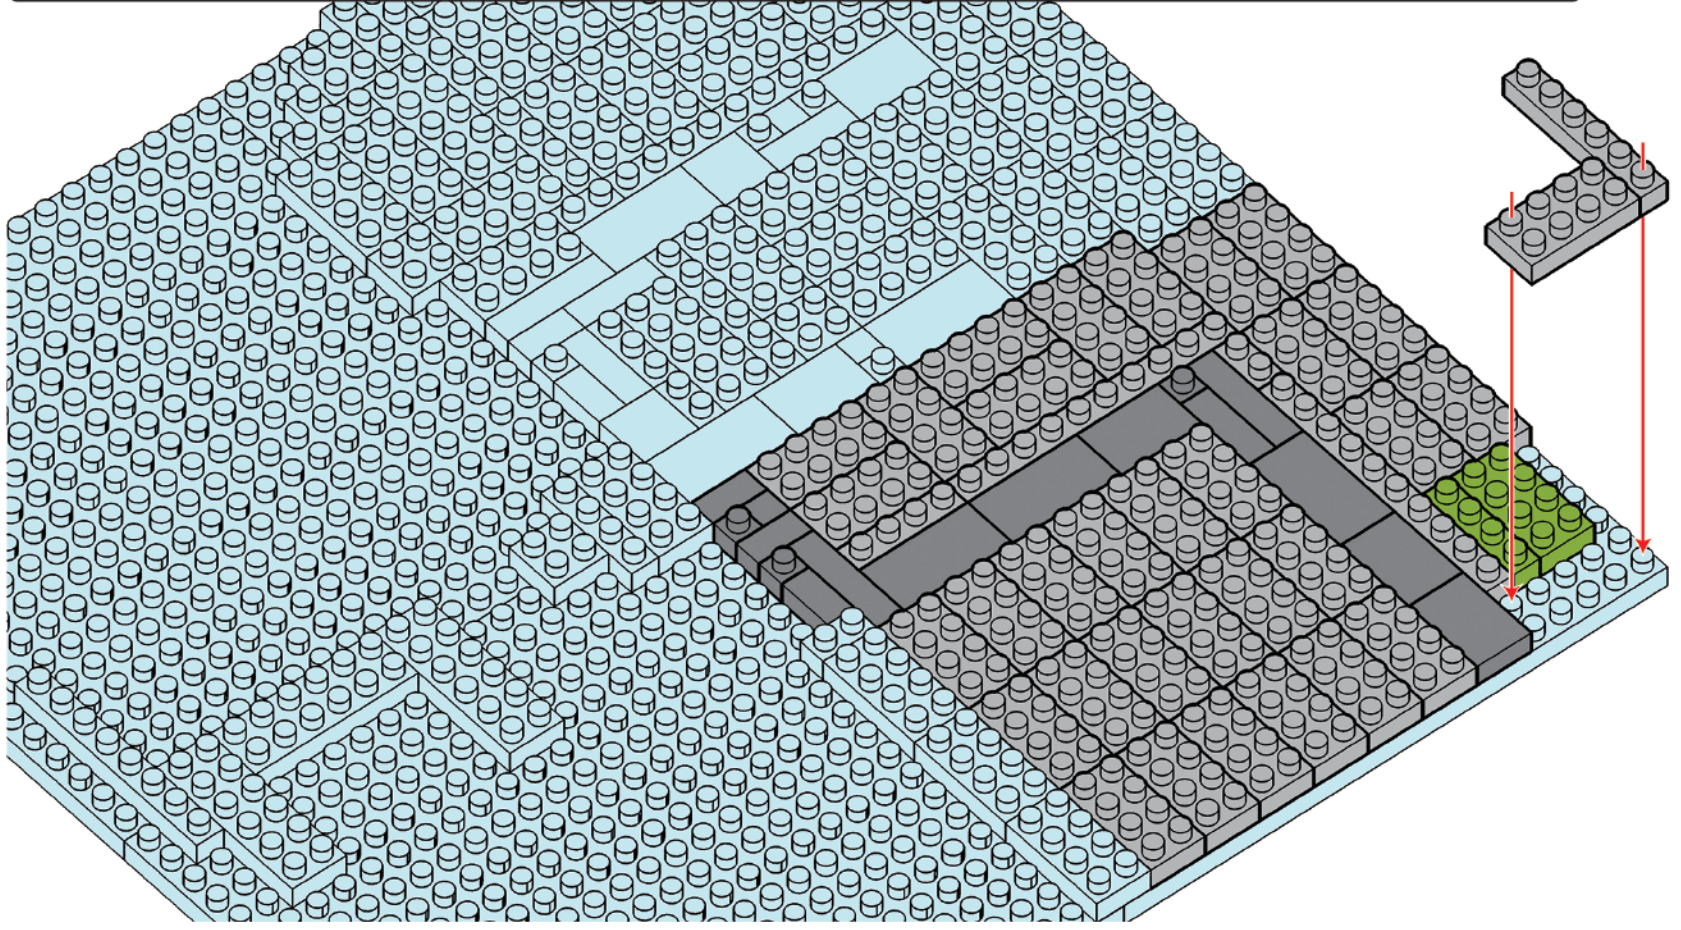

Statue of Liberty
NEW YORK CITY

MINI BUILDING BLOCKS

990 PCS

1

2

2

3

4

- x1 (1x1 grey brick)
- x3 (1x2 grey brick)
- x3 (1x3 grey brick)
- x1 (1x2 grey brick with 2 pins)
- x1 (1x4 grey brick)
- x3 (1x6 grey brick)
- x2 (1x8 grey brick)
- x1 (1x4 green brick with 4 pins)
- x1 (1x6 grey brick with 6 pins)
- x3 (1x8 grey brick)
- x1 (1x4 green brick with 4 pins)
- x32 (1x6 grey brick with 6 pins)
- x1 (1x8 grey brick with 8 pins)
- x2 (1x12 grey brick with 12 pins)

6

- x3 
- x1 
- x15 
- x1 
- x10 
- x10 

7

- x1 (Yellow Pin)
- x4 (Black Pin)
- x2 (Red Pin)
- x1 (Blue Pin)
- x1 (Orange Pin)
- x1 (Yellow Technic Brick)
- x1 (Blue Technic Brick)
- x2 (Yellow Technic Brick with Pin)
- x2 (Blue Technic Brick with Pin)