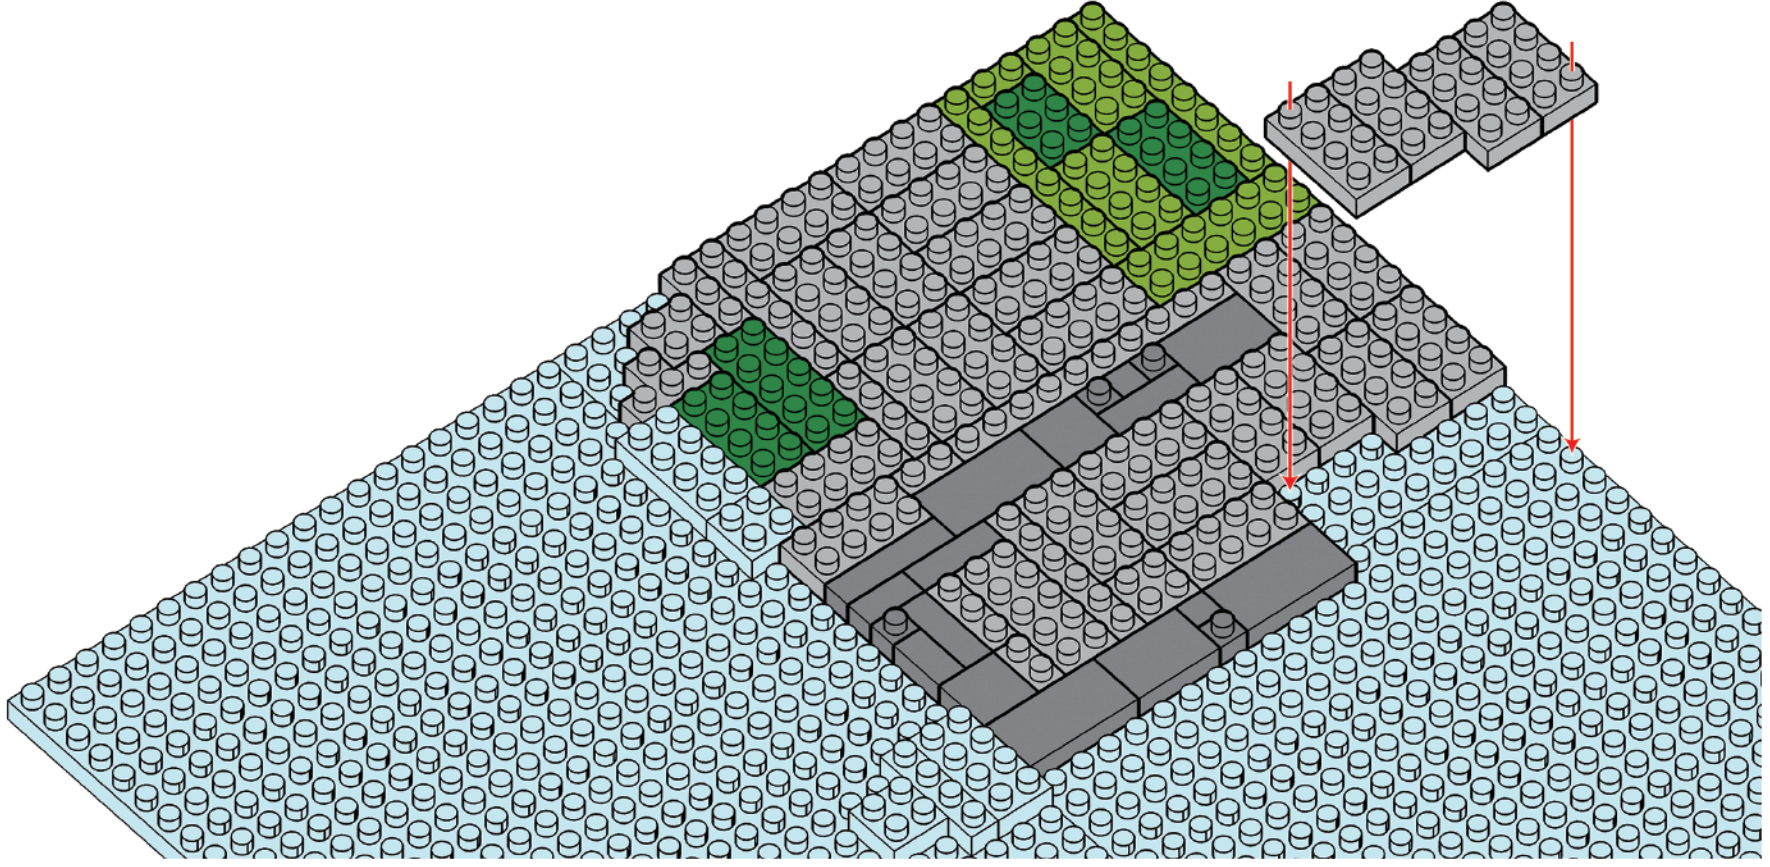

Statue of Liberty
NEW YORK CITY

MINI BUILDING BLOCKS

990 PCS

1

2

2

3

4

- x1 (1x1 grey brick)
- x3 (1x2 grey brick)
- x3 (1x3 grey brick)
- x1 (1x2 grey brick with 2 pins)
- x1 (1x4 grey brick)
- x3 (1x6 grey brick)
- x2 (1x8 grey brick)
- x1 (1x4 green brick with 4 pins)
- x1 (1x6 grey brick with 6 pins)
- x3 (1x8 grey brick)
- x1 (1x4 green brick with 4 pins)
- x32 (1x6 grey brick with 6 pins)
- x1 (1x8 grey brick with 8 pins)
- x2 (1x12 grey brick with 12 pins)

6

- x3 
- x1 
- x15 
- x1 
- x10 
- x10 

7

- x1 (Yellow Pin)
- x4 (Black Pin)
- x2 (Red Pin)
- x1 (Blue Pin)
- x1 (Orange Pin)
- x1 (Yellow Technic Brick)
- x1 (Blue Technic Brick)
- x2 (Yellow Technic Brick with Pin)
- x2 (Blue Technic Brick with Pin)

8

9

-  x2
-  x2
-  x2
-  x2
-  x2

10

11

12

13

14