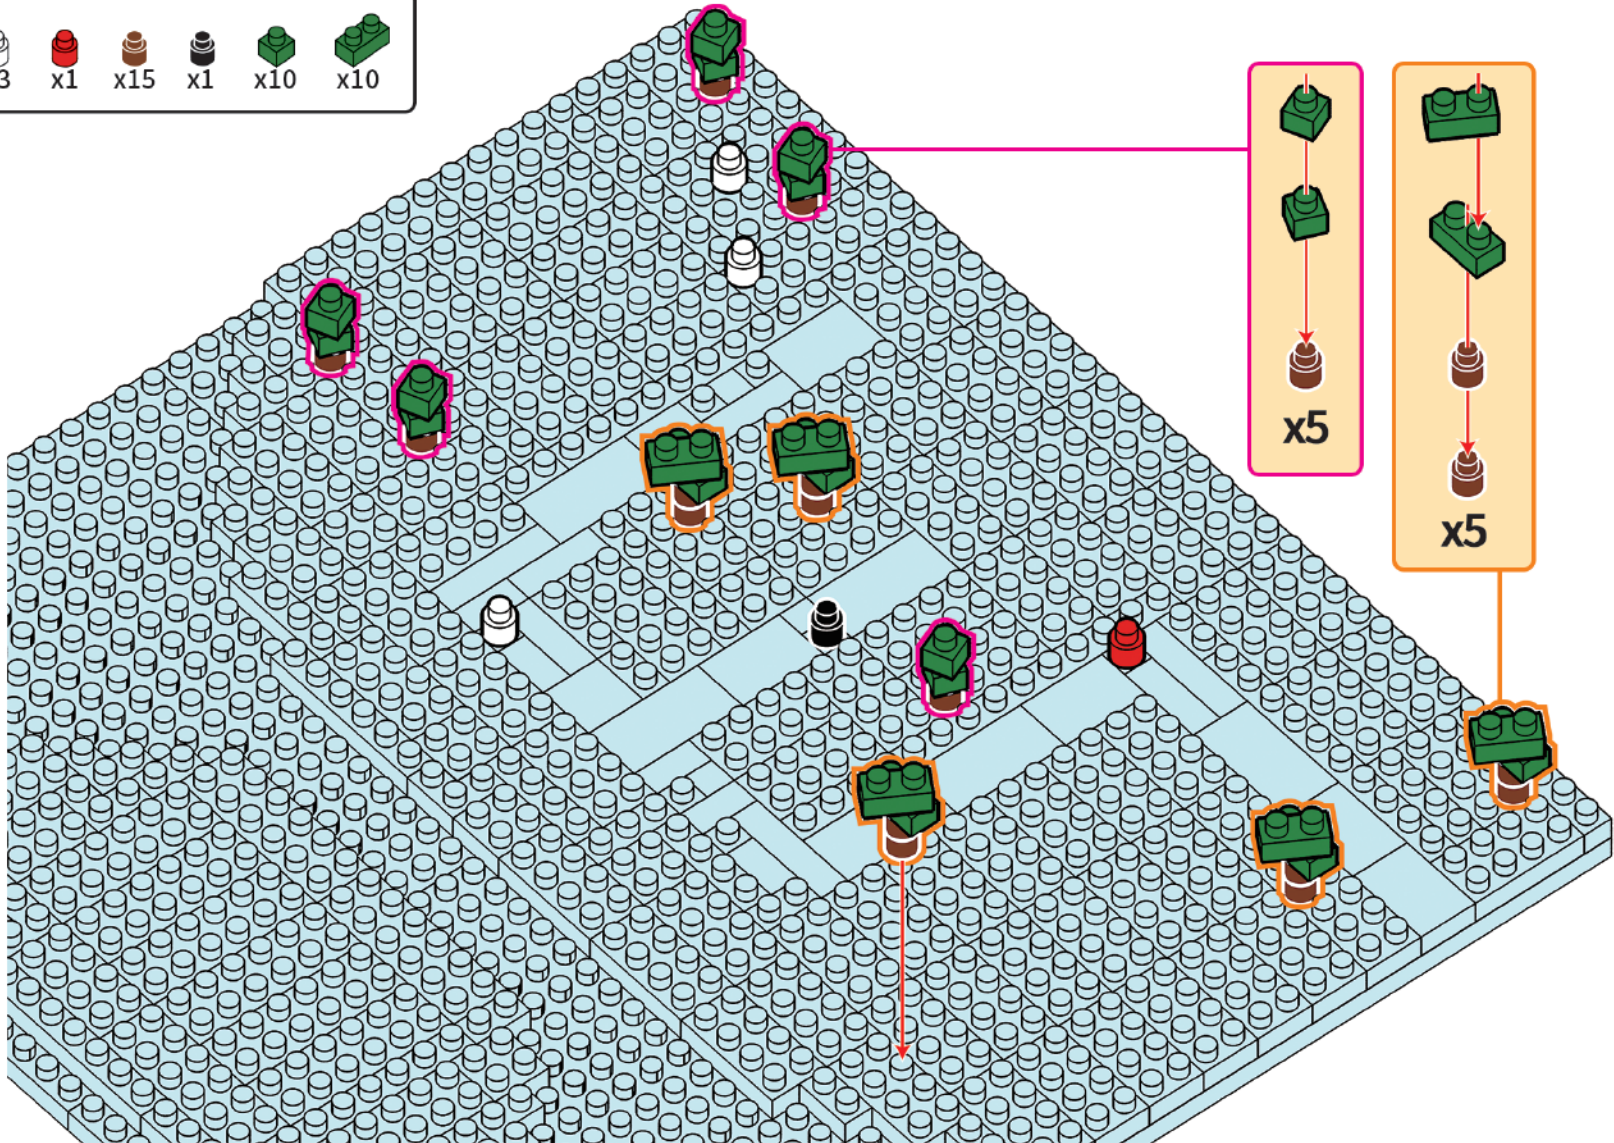

Statue of Liberty
NEW YORK CITY

MINI BUILDING BLOCKS

990 PCS

1

2

2

3

4

- x1 (1x1 grey brick)
- x3 (1x2 grey brick)
- x3 (1x3 grey brick)
- x1 (1x2 grey brick with 2 pins)
- x1 (1x4 grey brick)
- x3 (1x6 grey brick)
- x2 (1x8 grey brick)
- x1 (1x4 green brick with 4 pins)
- x1 (1x6 grey brick with 6 pins)
- x3 (1x8 grey brick)
- x1 (1x4 green brick with 4 pins)
- x32 (1x6 grey brick with 6 pins)
- x1 (1x8 grey brick with 8 pins)
- x2 (1x12 grey brick with 12 pins)

6

- x3 
- x1 
- x15 
- x1 
- x10 
- x10 

7

- x1 (Yellow Pin)
- x4 (Black Pin)
- x2 (Red Pin)
- x1 (Blue Pin)
- x1 (Orange Pin)
- x1 (Yellow Technic Brick)
- x1 (Blue Technic Brick)
- x2 (Yellow Technic Brick with Pin)
- x2 (Blue Technic Brick with Pin)

8

9

-  x2
-  x2
-  x2
-  x2
-  x2

10

11

12

13

14