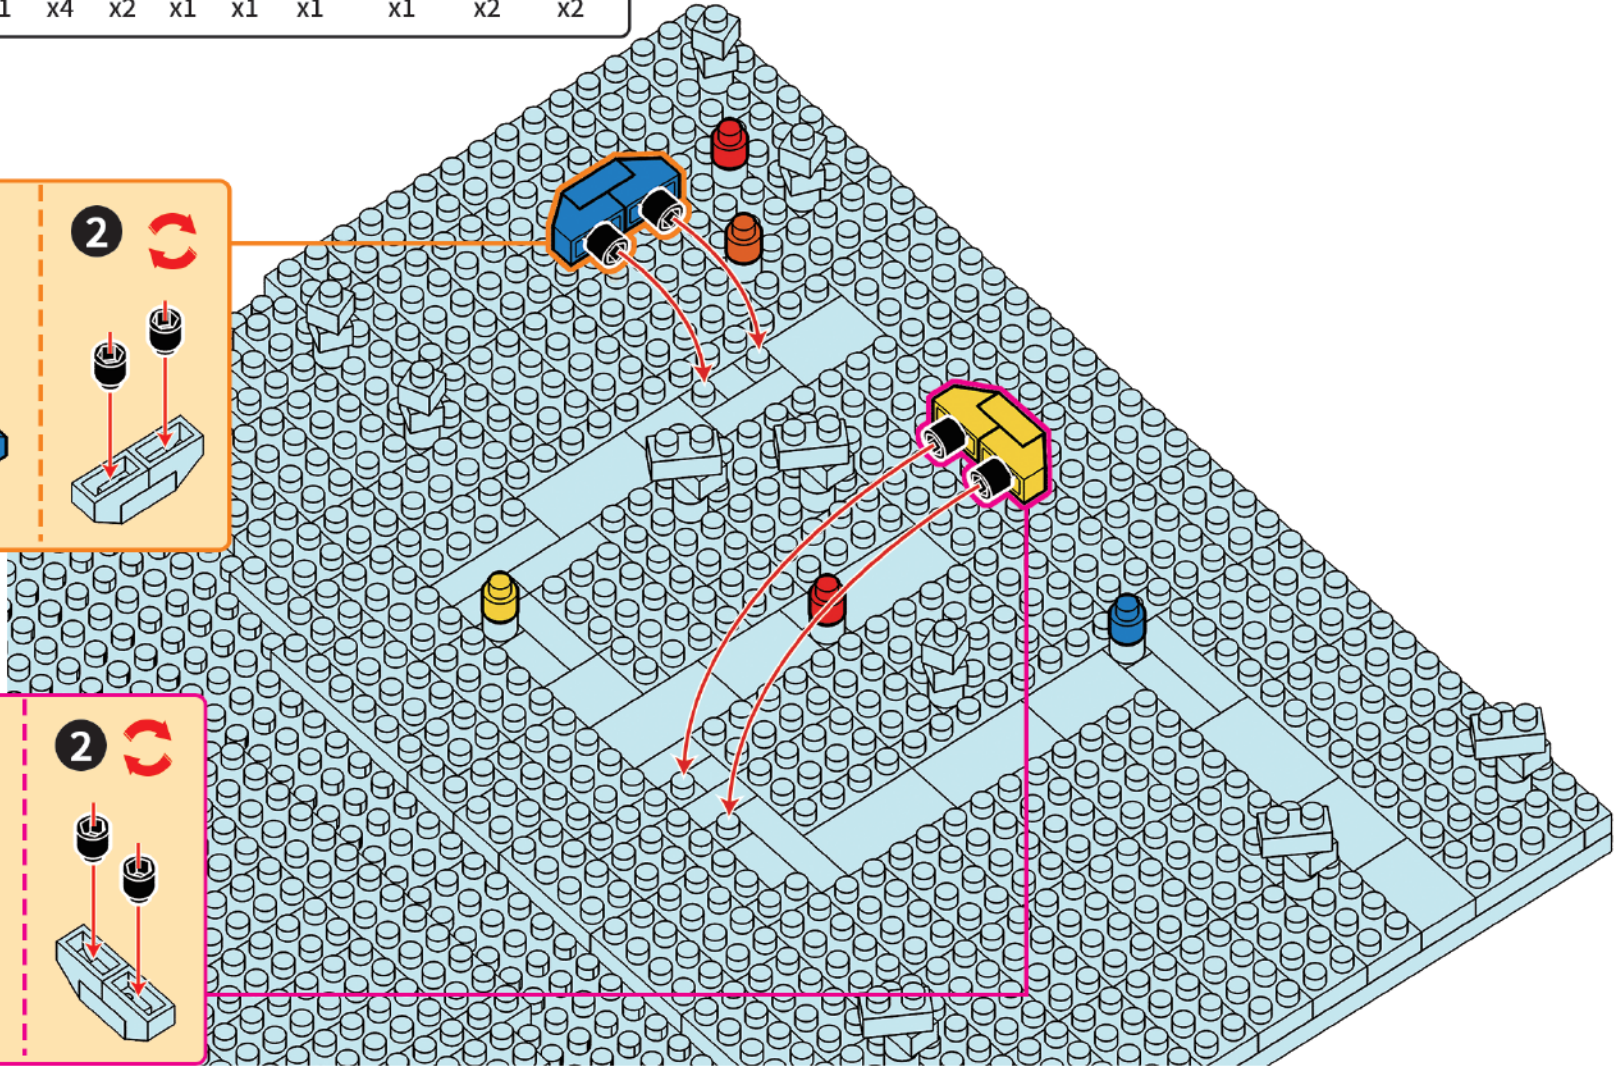

Statue of Liberty
NEW YORK CITY

MINI BUILDING BLOCKS

990 PCS

1

2

2

3

4

- x1 (1x1 grey brick)
- x3 (1x2 grey brick)
- x3 (1x3 grey brick)
- x1 (1x2 grey brick with 2 pins)
- x1 (1x4 grey brick)
- x3 (1x6 grey brick)
- x2 (1x8 grey brick)
- x1 (1x4 green brick with 4 pins)
- x1 (1x6 grey brick with 6 pins)
- x3 (1x8 grey brick)
- x1 (1x4 green brick with 4 pins)
- x32 (1x6 grey brick with 6 pins)
- x1 (1x8 grey brick with 8 pins)
- x2 (1x12 grey brick with 12 pins)

6

- x3 
- x1 
- x15 
- x1 
- x10 
- x10 

7

- x1 (Yellow Pin)
- x4 (Black Pin)
- x2 (Red Pin)
- x1 (Blue Pin)
- x1 (Orange Pin)
- x1 (Yellow Technic Brick)
- x1 (Blue Technic Brick)
- x2 (Yellow Technic Brick with Pin)
- x2 (Blue Technic Brick with Pin)