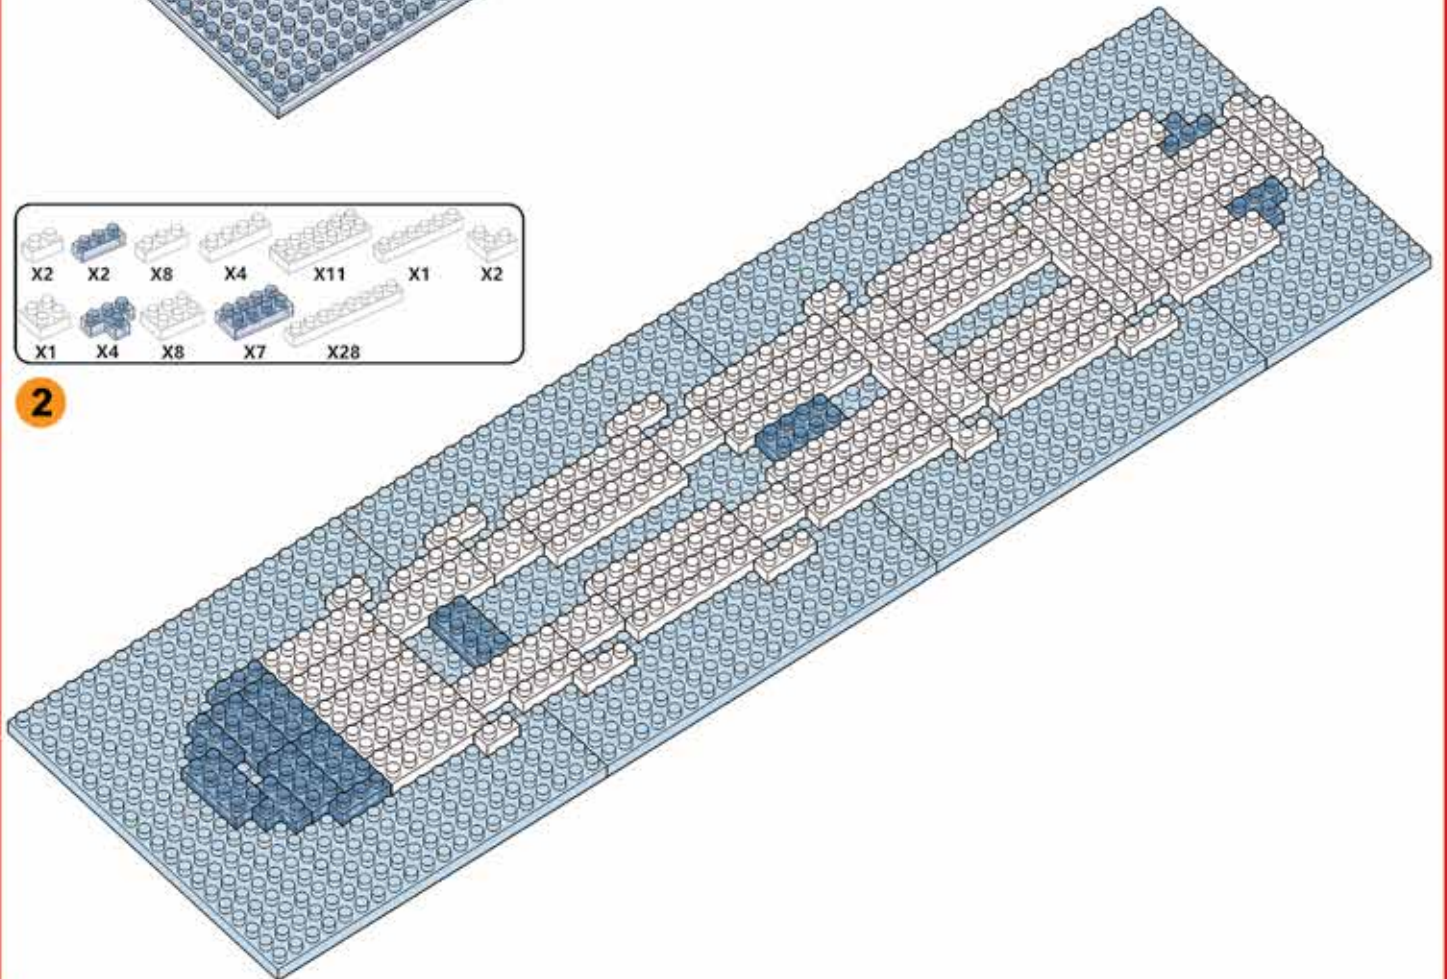

USS Constitution

BOSTON, MASSACHUSETTS

MINI BUILDING BLOCKS

1710 PCS

1

2

3

4

- X2
- X4
- X2
- X2
- X2
- X2
- X8
- X2
- X2
- X2
- X11
- X12
- X8

13

- X9
- X18
- X4
- X2
- X2
- X2
- X2
- X6
- X2
- X1
- X6
- X2
- X2

14

X2

X2

15

16

- X6
- X4
- X2
- X2
- X2
- X2
- X2
- X2

17

- X2
- X2

- X1
- X5
- X3
- X4
- X23

- X30
- X2
- X16
- X20
- X4

18

19

20

21

22

23

24

25

- X30
- X2
- X16
- X20
- X4

26

- X24
- X2
- X13
- X17
- X4